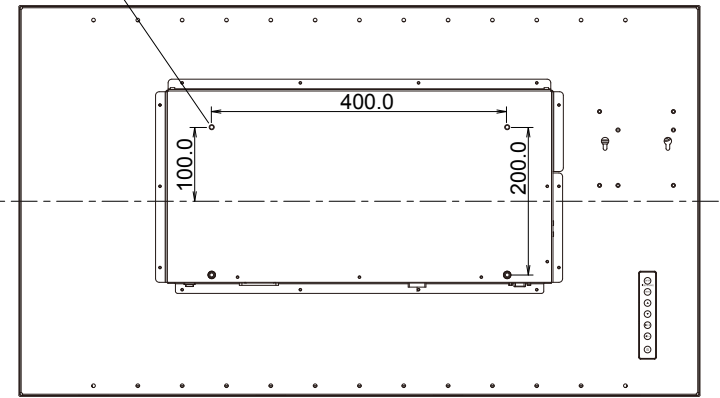

4xM6 SCREW HOLE
(VESA MOUNT)

* Protruding portion(s) not included.