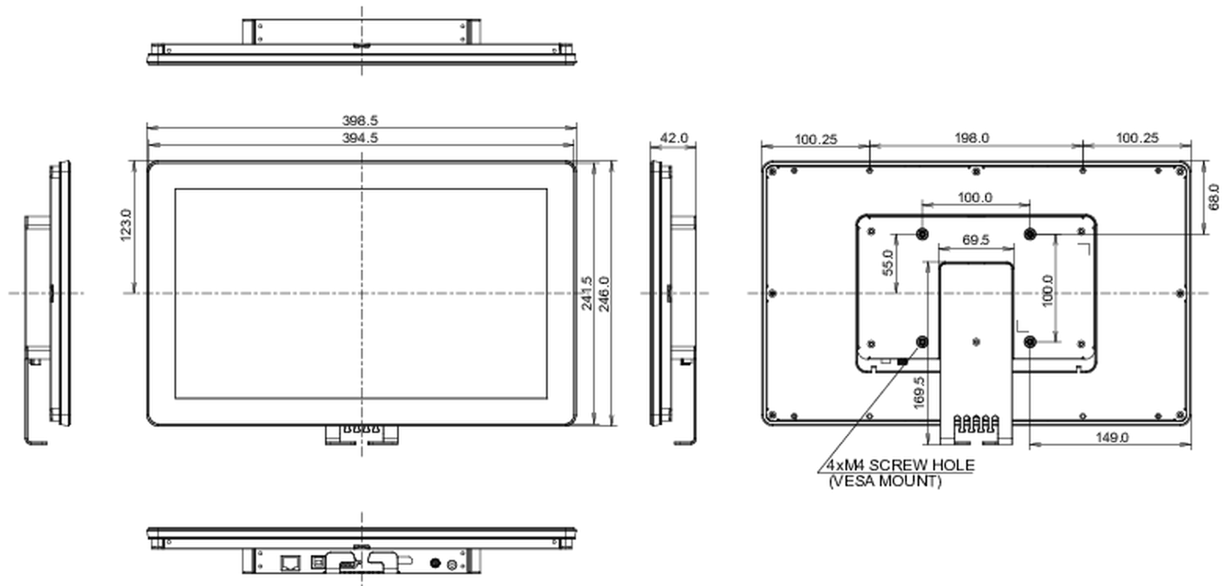

## 10 DIMENSIONS / WEIGHT

**Product dimensions W x H x D** 398.5 x 246 x 42mm

**Box dimensions W x H x D** 470 x 145 x 343mm

**Weight (without box)** 2.5kg

**Weight (with box)** 4.3kg

**EAN code** 4948570121793