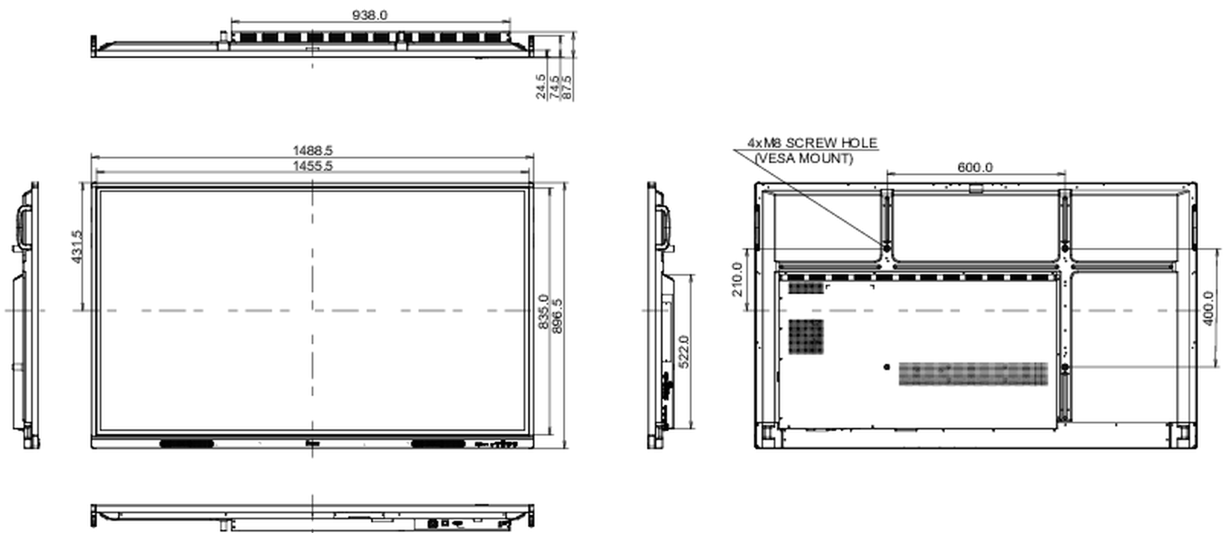

## 10 DIMENSIONS / WEIGHT

<b>Product dimensions W x H x D</b>	1488 x 897 x 87mm
<b>Box dimensions W x H x D</b>	1628 x 1005 x 208mm
<b>Weight (without box)</b>	35kg
<b>Weight (with box)</b>	44.7kg
<b>EAN code</b>	4948570121830