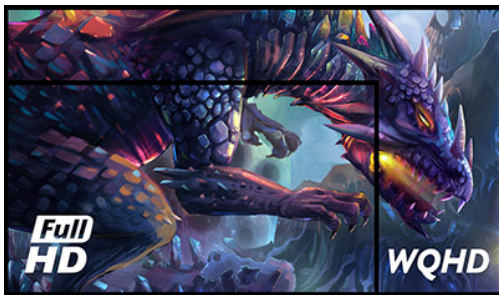

Silver Crow – enter a new dimension

The 27" G-MASTER GB2730QSU known as Silver Crow opens you to a whole new level of gaming experiences. As the 2560x1440 display offers 77% more on-screen space than a standard 1920x1080 Full HD monitor, the Silver Crow makes sure all the finest details are displayed with perfect image clarity. Nothing will skip your attention. The blue light reducer function along with the flicker free panel are the shield your eyes need to guarantee your vision remains well protected. Armed with FreeSync technology and 1ms response time the Silver Crow is ready to lead you into the toughest battles, leaving nothing to chance.

WQHD

With the 2560x1440 WQHD resolution offering 77% more on-screen space than a standard 1920x1080 full HD monitor, nothing skips your attention.

FreeSync™ Technology

AMD FreeSync™ technology puts an end to choppy gameplay and broken frames with fluid, artifact-free performance at virtually any framerate.

01 DISPLAY CHARACTERISTICS

Diagonal	27", 68.5cm
Panel	TN LED, matte finish
Native resolution	2560 x 1440 @75Hz (3.7 megapixel WQHD, DisplayPort)
Aspect ratio	16:9
Panel brightness	350 cd/m ²
Static contrast	1000:1
Advanced contrast	80M:1
Response time (GTG)	1ms
Viewing zone	horizontal/vertical: 170°/160°, right/left: 85°/85°, up/down: 80°/80°
Colour support	16.7mIn (sRGB: 99%; NTSC: 72%)
Horizontal Sync	30 - 89kHz
Viewable area W x H	596.7 x 335.7mm, 23.5 x 13.2"
Pixel pitch	0.233mm
Colour	matte, black