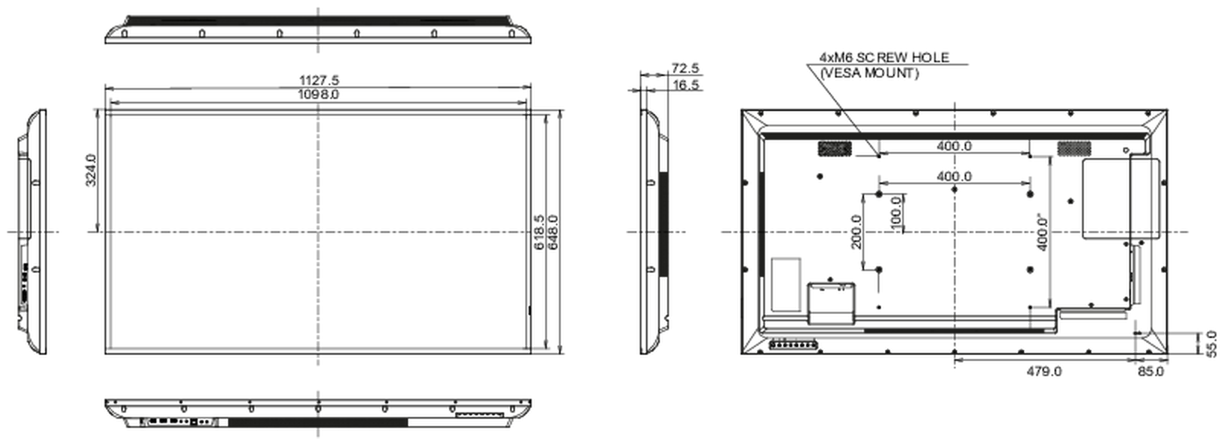

## 09 DIMENSIONS / WEIGHT

<b>Product dimensions W x H x D</b>	1127.6 x 648.2 x 72.5mm
<b>Box dimensions W x H x D</b>	1245 x 790 x 148mm
<b>Weight (without box)</b>	13.2kg
<b>Weight (with box)</b>	17.9kg
<b>EAN code</b>	4948570120949