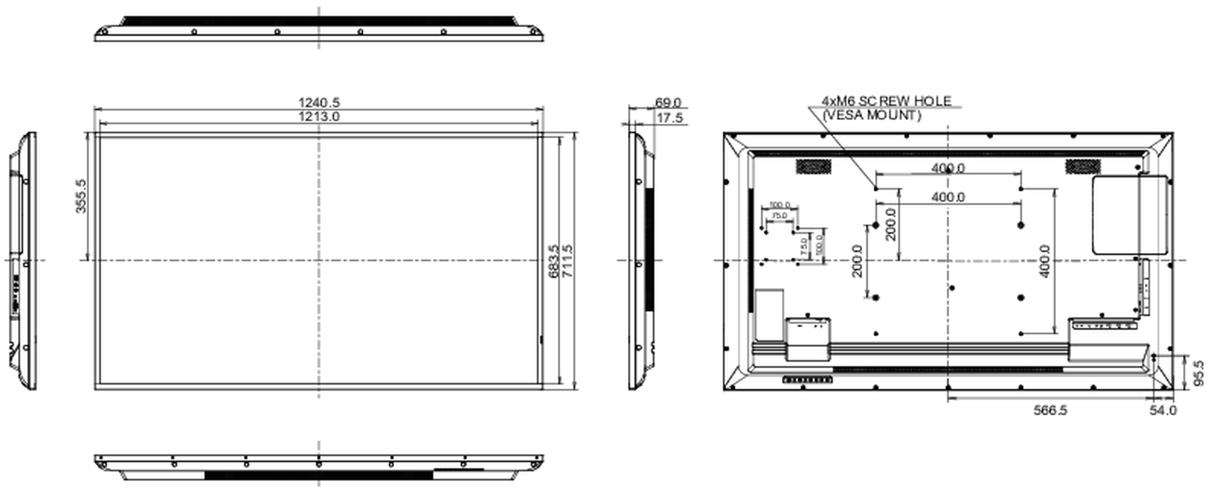

## 09 DIMENSIONS / WEIGHT

<b>Product dimensions W x H x D</b>	1240.5 x 711.5 x 69mm
<b>Box dimensions W x H x D</b>	1370 x 850 x 156mm
<b>Weight (without box)</b>	14.7kg
<b>Weight (with box)</b>	20.4kg
<b>EAN code</b>	4948570120956