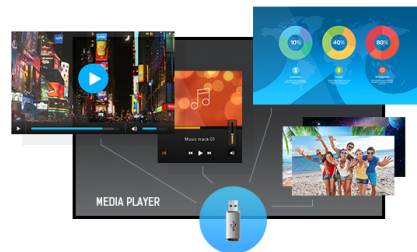

### 55" Professional Digital Signage display with 4K UHD resolution

Set in a slim bezel, the iiyama LE5541UHS is a professional digital signage display offering 18/7 operating time and landscape orientation.

The 4K UHD resolution (3840x2160) provides exceptional colour and image performance. With the built-in media player you can play your favourite music and show your most beautiful videos, photos and images directly on screen.

#### 4K

UHD resolution (3840x2160), better known as 4K, offers a gigantic viewable area with 4 times more information and work space than a Full HD screen. Due to the high DPI (dots per inch), it displays an incredibly sharp and crisp image.

#### Media player

Play your favourite music and show your most beautiful videos, photos and images directly on screen from a flash drive or internal memory with the built-in media player.