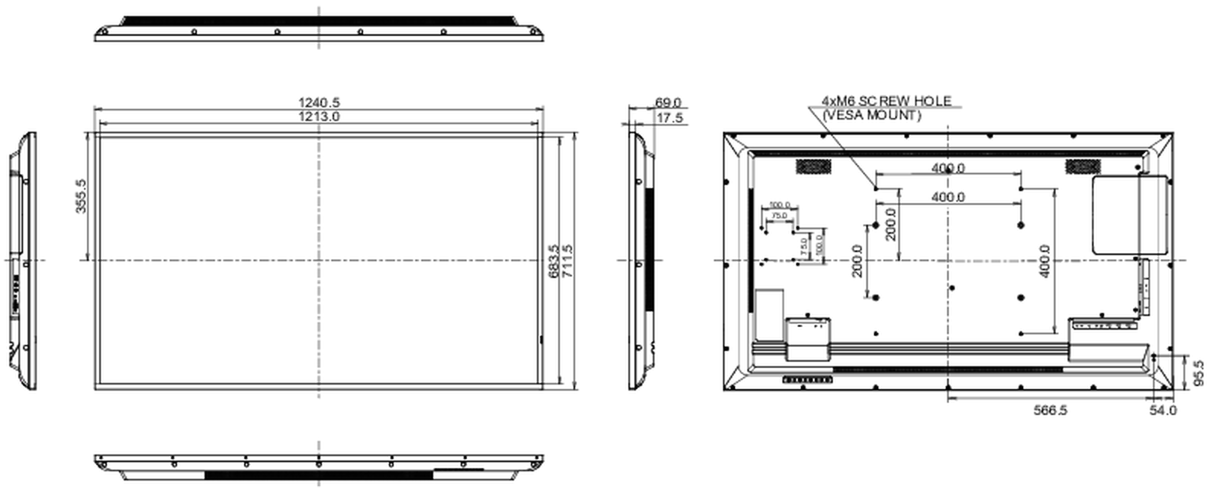

08 SUSTAINABILITY

Regulations	CB, CE, TÜV-Bauart, EAC, RoHS support, ErP, WEEE, REACH
Energy efficiency class (Regulation (EU) 2017/1369)	G
REACH SVHC	above 0.1%: Lead

09 DIMENSIONS / WEIGHT

Product dimensions W x H x D	1240.5 x 711.5 x 69mm
Box dimensions W x H x D	1370 x 850 x 156mm
Weight (without box)	14.7kg
Weight (with box)	20.4kg
EAN code	4948570120956