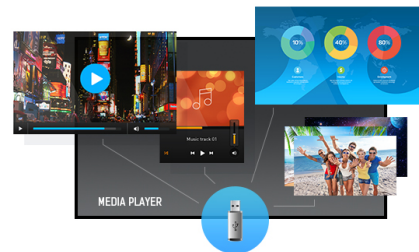

43" Professional Digital Signage display with 4K UHD resolution

Set in a slim bezel, the iiyama LE4341UHS is a professional digital signage display offering 18/7 operating time and landscape orientation.

The 4K UHD resolution (3840x2160) provides exceptional colour and image performance. With the built-in media player you can play your favourite music and show your most beautiful videos, photos and images directly on screen.

4K

UHD resolution (3840x2160), better known as 4K, offers a gigantic viewable area with 4 times more information and work space than a Full HD screen. Due to the high DPI (dots per inch), it displays an incredibly sharp and crisp image.

Media player

Play your favourite music and show your most beautiful videos, photos and images directly on screen from a flash drive or internal memory with the built-in media player.

01 DISPLAY CHARACTERISTICS