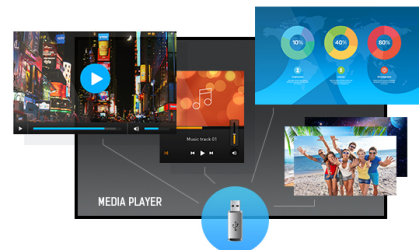

### 43" Professional Digital Signage display with 4K UHD resolution

Set in a slim bezel, the iiyama LE4341UHS is a professional digital signage display offering 18/7 operating time and landscape orientation.

The 4K UHD resolution (3840x2160) provides exceptional colour and image performance. With the built-in media player you can play your favourite music and show your most beautiful videos, photos and images directly on screen.

#### 4K

UHD resolution (3840x2160), better known as 4K, offers a gigantic viewable area with 4 times more information and work space than a Full HD screen. Due to the high DPI (dots per inch), it displays an incredibly sharp and crisp image.

#### Media player

Play your favourite music and show your most beautiful videos, photos and images directly on screen from a flash drive or internal memory with the built-in media player.