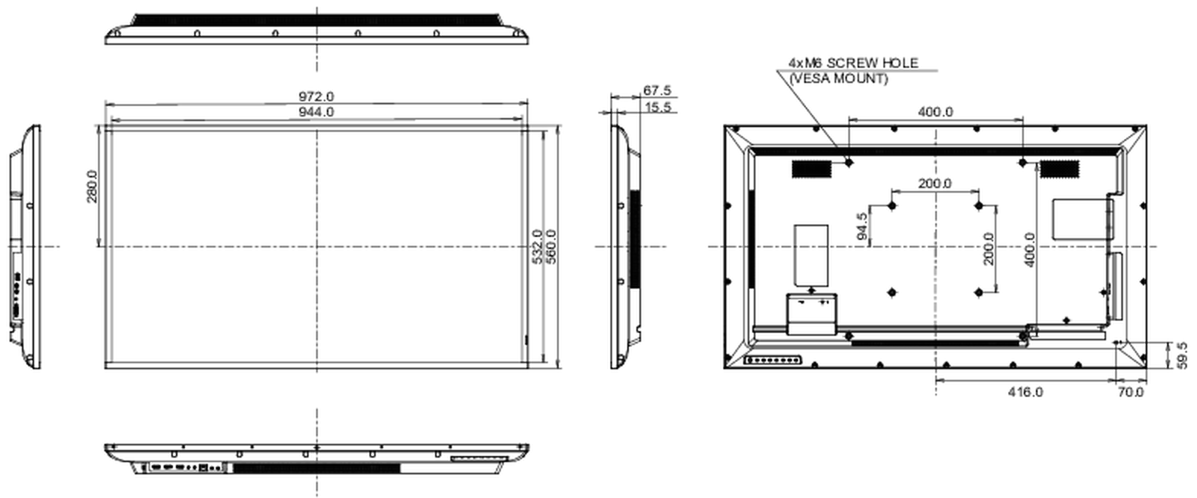

## 09 DIMENSIONS / WEIGHT

|                                     |                    |
|-------------------------------------|--------------------|
| <b>Product dimensions W x H x D</b> | 972 x 560 x 67.5mm |
| <b>Box dimensions W x H x D</b>     | 1070 x 690 x 139mm |
| <b>Weight (without box)</b>         | 8.8kg              |
| <b>Weight (with box)</b>            | 12.3kg             |
| <b>EAN code</b>                     | 4948570120932      |