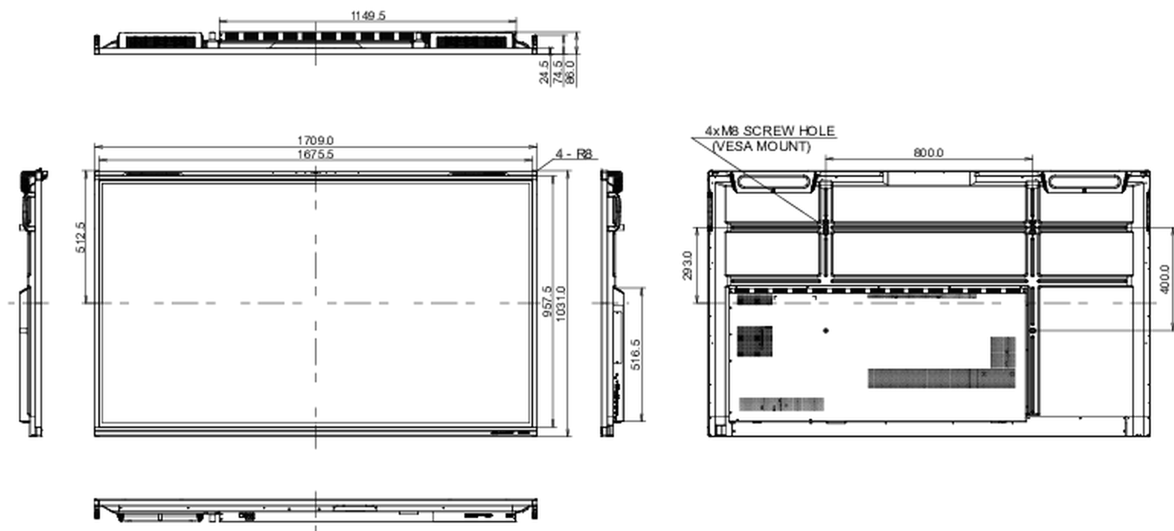

10 DIMENSIONS / WEIGHT

Product dimensions W x H x D	1709 x 1031 x 86mm
Box dimensions W x H x D	1863 x 1148 x 225mm
Weight (without box)	51.5kg
Weight (with box)	60.8kg
EAN code	4948570122035

All trademarks and registered trademarks acknowledged. E & O E. Specification subject to change without notice. All LCD's comply with ISO-9241-307:2008 in connection with pixel defects.