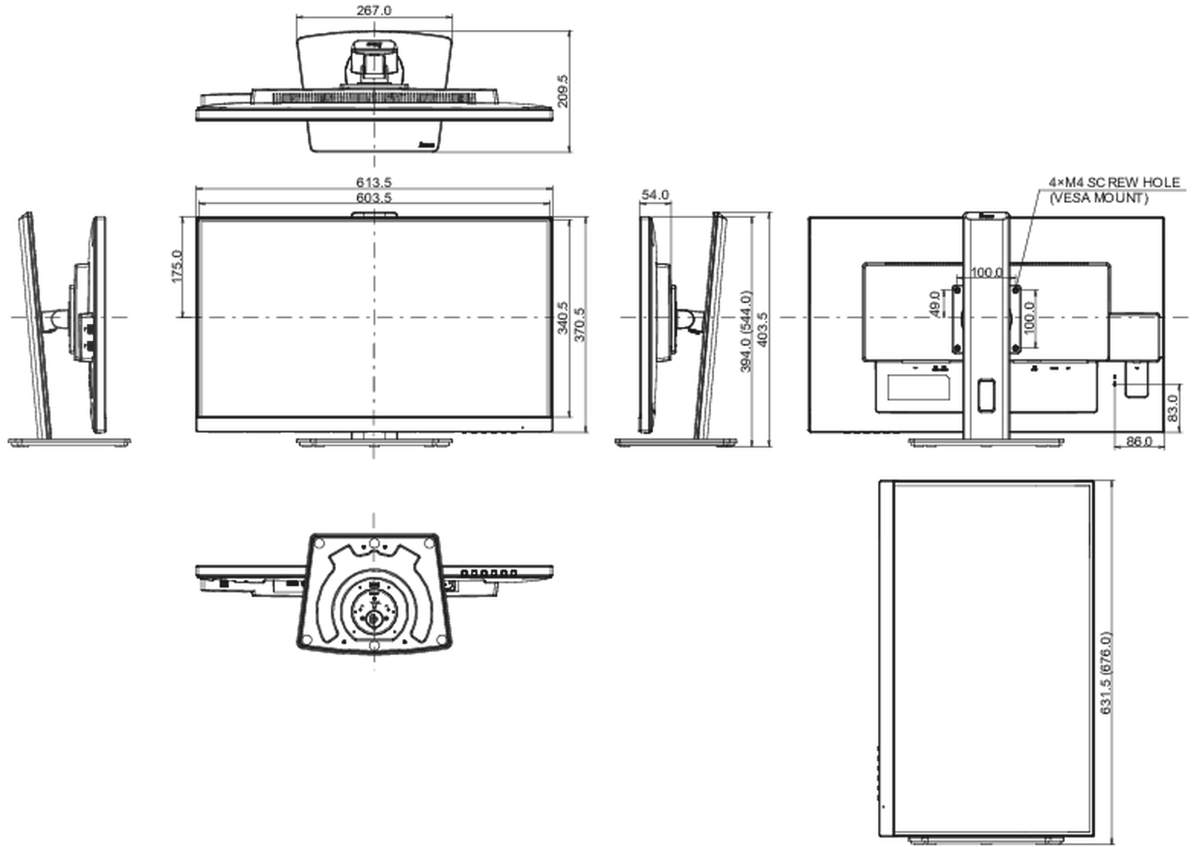

## 04 MECHANICAL

Display position adjustments	height, swivel, tilt, pivot (rotation both sides)
Height adjustment	150mm
Rotation (PIVOT function)	90°
Swivel stand	90°; 45° left; 45° right
Tilt angle	23° up; 5° down

## 08 DIMENSIONS / WEIGHT

Product dimensions W x H x D	613.5 x 394 (544) x 209.5mm
Weight (without box)	6.7kg
EAN code	4948570121656

All trademarks and registered trademarks acknowledged. E & O E. Specification subject to change without notice. All LCD's comply with ISO-9241-307:2008 in connection with pixel defects.