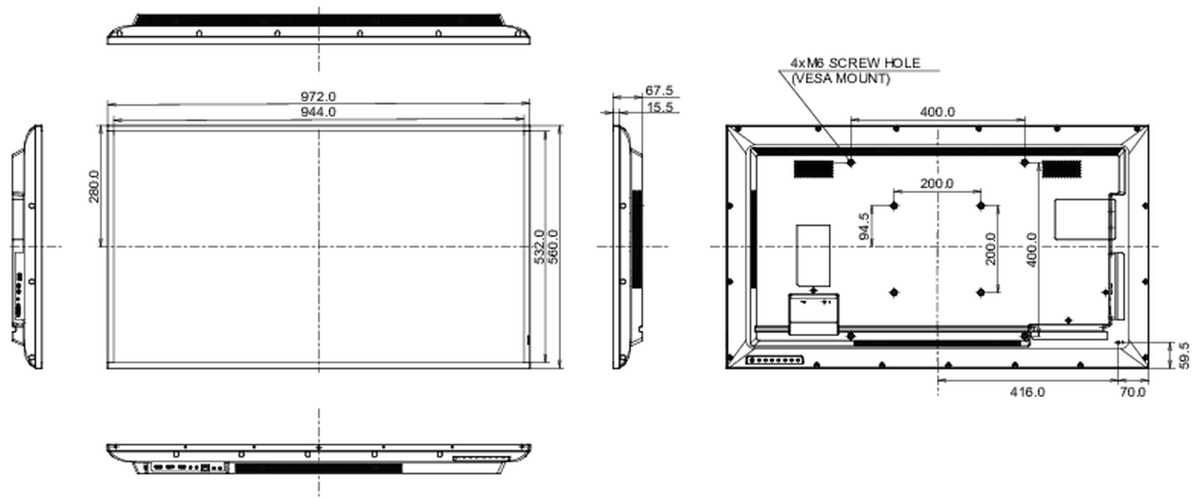

08 SUSTAINABILITY

Regulations	CB, CE, TÜV-Bauart, EAC, RoHS support, ErP, WEEE, REACH
Energy efficiency class (Regulation (EU) 2017/1369)	G
REACH SVHC	above 0.1%: Lead

09 DIMENSIONS / WEIGHT

Product dimensions W x H x D	972 x 560 x 67.5mm
Box dimensions W x H x D	1070 x 690 x 139mm
Weight (without box)	8.8kg
Weight (with box)	12.3kg
EAN code	4948570120925