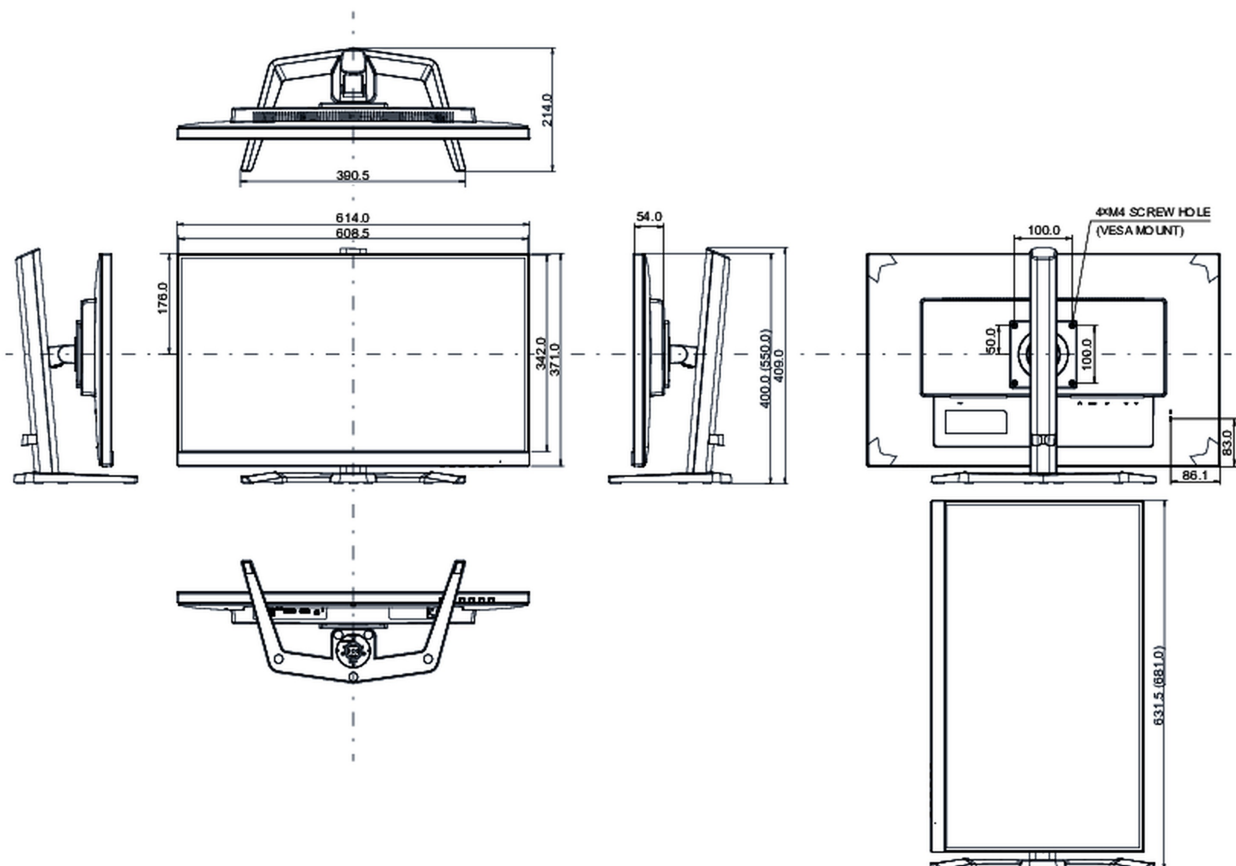

Energy efficiency class (Regulation (EU) 2017/1369)

G

REACH SVHC

above 0.1%: Lead

08 DIMENSIONS / WEIGHT

Product dimensions W x H x D

614 x 400 (550) x 214mm

Box dimensions W x H x D

692 x 506 x 207mm

Weight (without box)

5.7kg

Weight (with box)

7,7kg

EAN code

4948570121939

All trademarks and registered trademarks acknowledged. E & O E. Specification subject to change without notice. All LCD's comply with ISO-9241-307:2008 in connection with pixel defects.