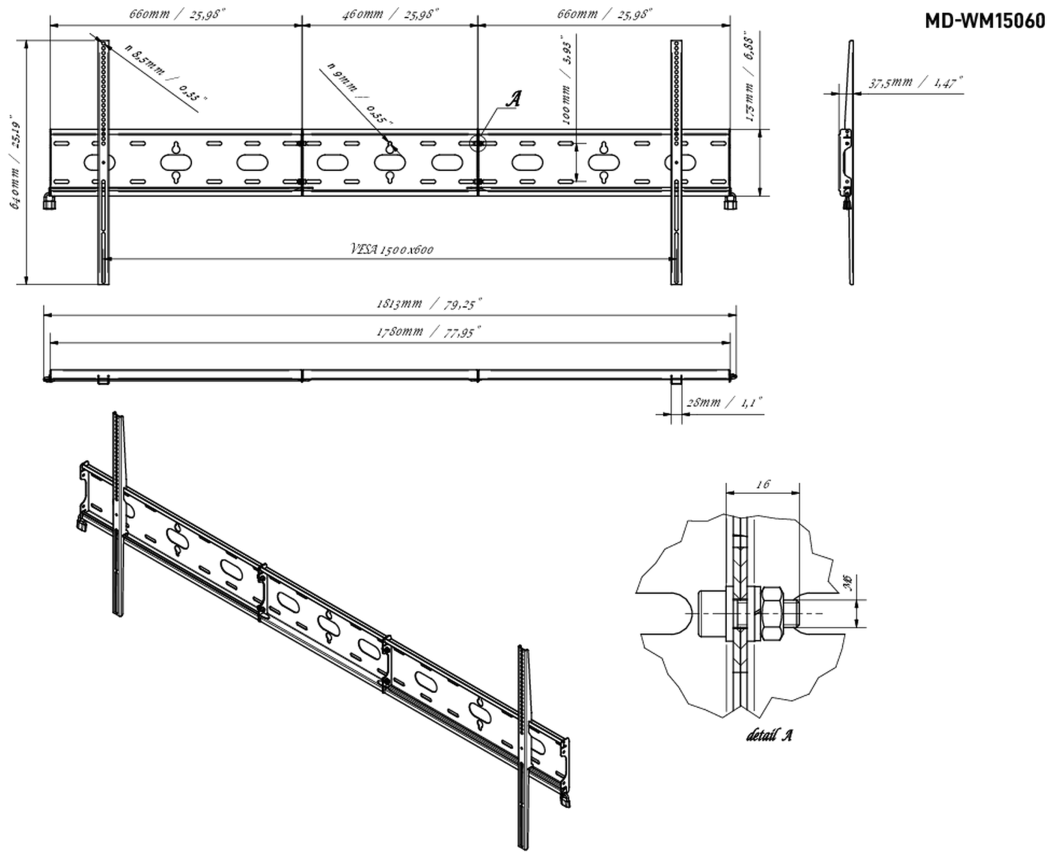

Universal wall mount, up to VESA 1500x600mm, max. 125kg

With the easy and quick fixation system, this wall mount guarantees safe usage in environments like schools and other public utility buildings for 105" displays in landscape orientation.

01 DEVICE

Type Wall Mount

02 TECHNICAL SPECIFICATION

Max weight capacity	125kg / monitor
VESA minimum	100 x 100mm
VESA maximum	1500 x 600mm

03 DIMENSIONS / WEIGHT

Product dimensions W x H x D

1813 x 640 x 37.5mm