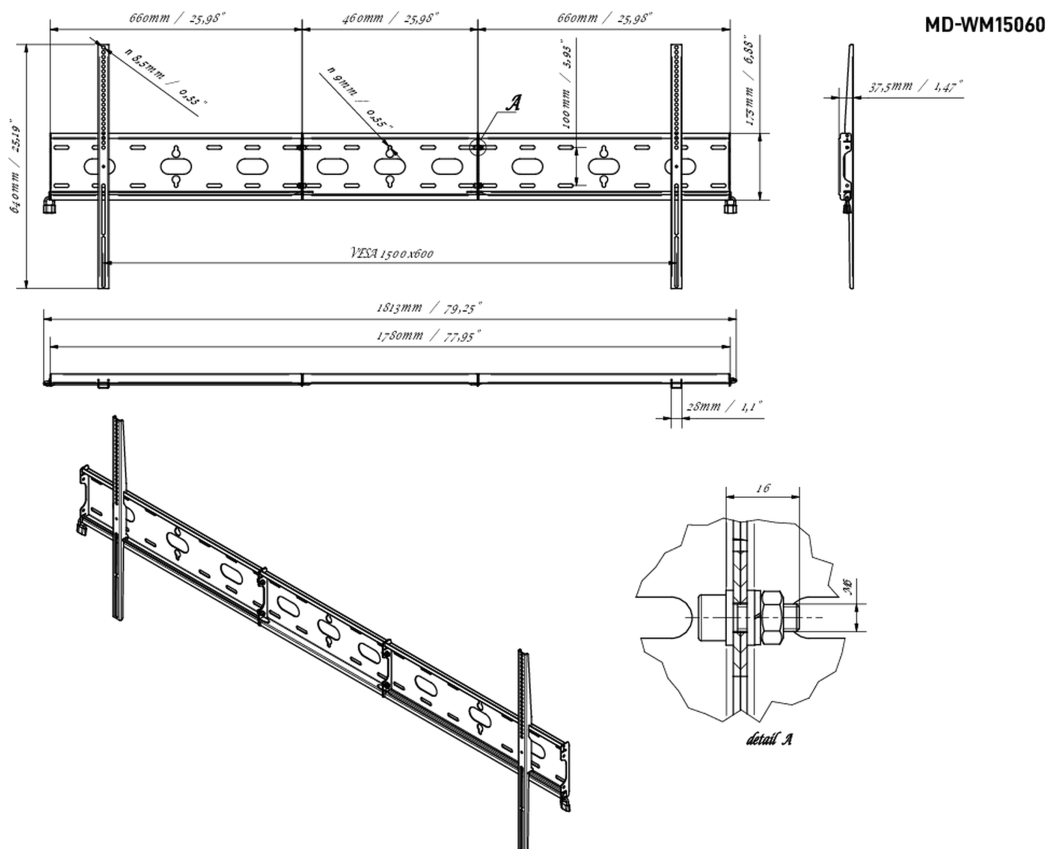

03 DIMENSIONS / WEIGHT

Product dimensions W x H x D

1813 x 640 x 37.5mm

EAN code

5902841101234