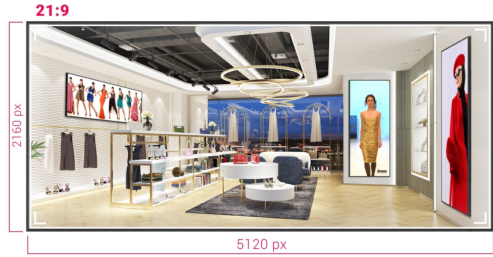

LFD - SIGNAGE DISPLAYS**INFORMATION**

105" Professional 5KUW Display for specialised 21:9 panoramic commercial signage

Experience a true 21:9 Panoramic Ultra-Wide view for all your content with the jaw dropping 105" displays of iiyama. This super sleek thin bezel design display shows vibrant and larger than life imagery and videos using 5KUW resolution to make the difference.

Whether installed in mission critical control room facilities or vibrant digital signage for high end retail spaces, this iiyama 105" large format display offers businesses an easy and effective solution to help capture their audience's attention. Designed to perform in continual, around the clock environments, the LH10551UWS-B1AG can be installed and utilised in landscape and portrait orientation to create the most stimulating imagery in any space.

Flexible Orientation

The ability to position the displays in landscape or portrait orientation means you can make the most of any space and bring your messaging, advertisements, videos and safety information to your audience.

5K - 11 Mega Pixels

Experience stunning visuals on this IPS panel with 5KUW resolution (5120x2160), offering crisp and clear images for a truly immersive viewing experience.

USB-C Connection

Delivers the latest in video, audio and Touch signal, all through one port.