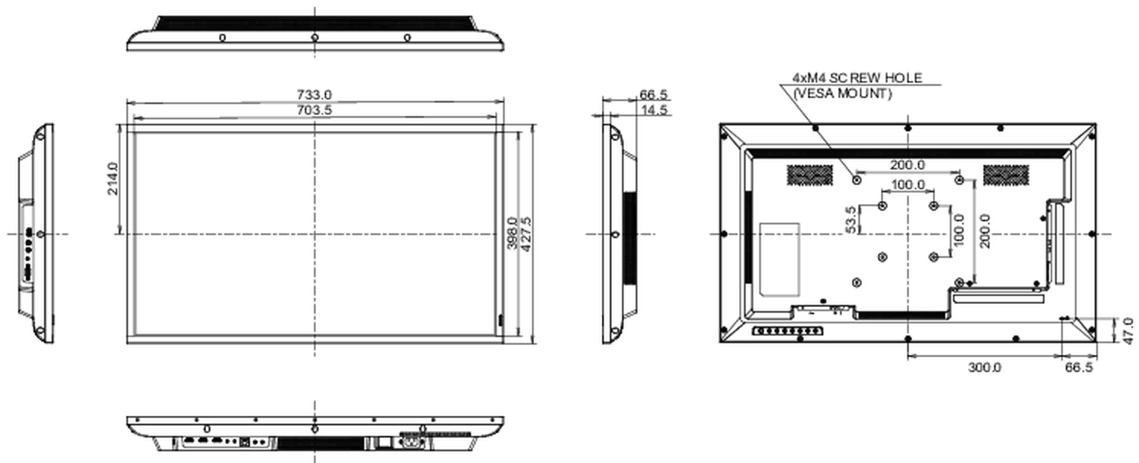

## 09 DIMENSIONS / WEIGHT

Product dimensions W x H x D	733 x 427.5 x 66.5mm
Box dimensions W x H x D	823 x 545 x 132mm
Weight (without box)	5.3kg
Weight (with box)	7.8kg
EAN code	4948570120918

All trademarks and registered trademarks acknowledged. E & O E. Specification subject to change without notice. All LCD's comply with ISO-9241-307:2008 in connection with pixel defects.