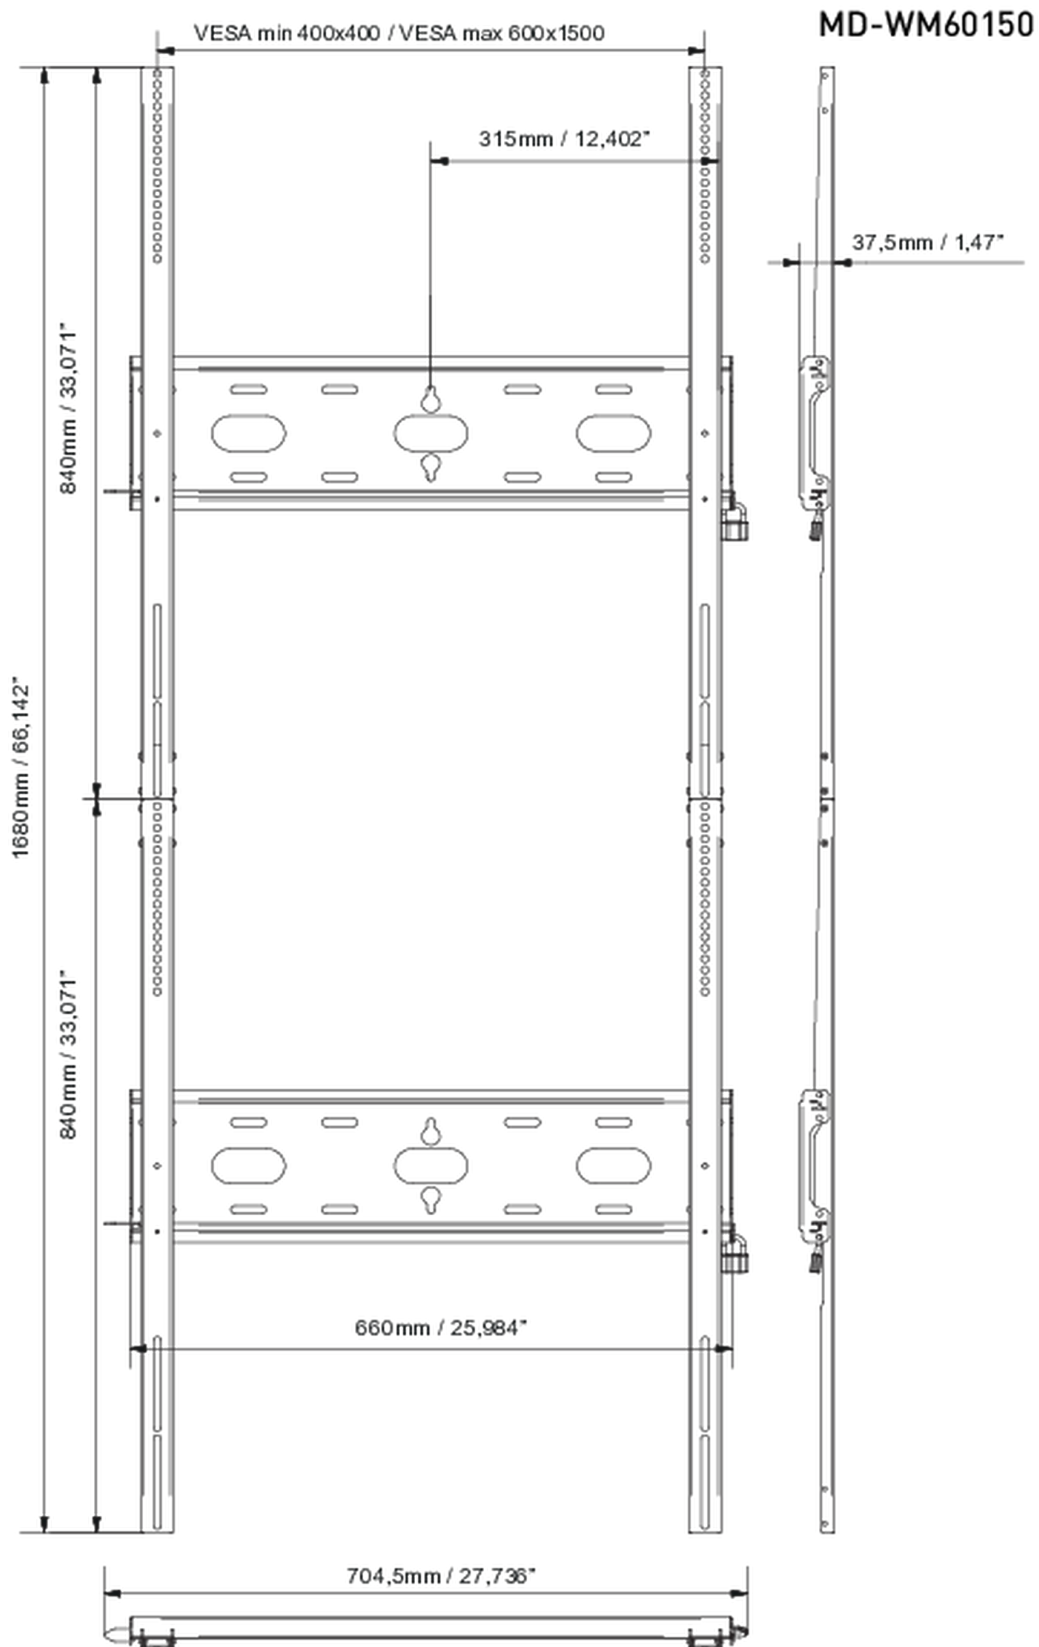

Universal wall mount, up to VESA 600x1500mm, max. 125kg

With the easy and quick fixation system, this wall mount guarantees safe usage in environments like schools and other public utility buildings for 105" displays in portrait orientation.

01 DEVICE

Type Wall Mount

02 TECHNICAL SPECIFICATION

| | |
|---------------------|-----------------|
| Max weight capacity | 125kg / monitor |
| VESA minimum | 400 x 400mm |
| VESA maximum | 600 x 1500mm |

03 DIMENSIONS / WEIGHT

Product dimensions W x H x D

704.5 x 1680 x 37.5mm

EAN code

5902841101258

All trademarks and registered trademarks acknowledged. E & O E. Specification subject to change without notice. All LCD's comply with ISO-9241-307:2008 in connection with pixel defects.