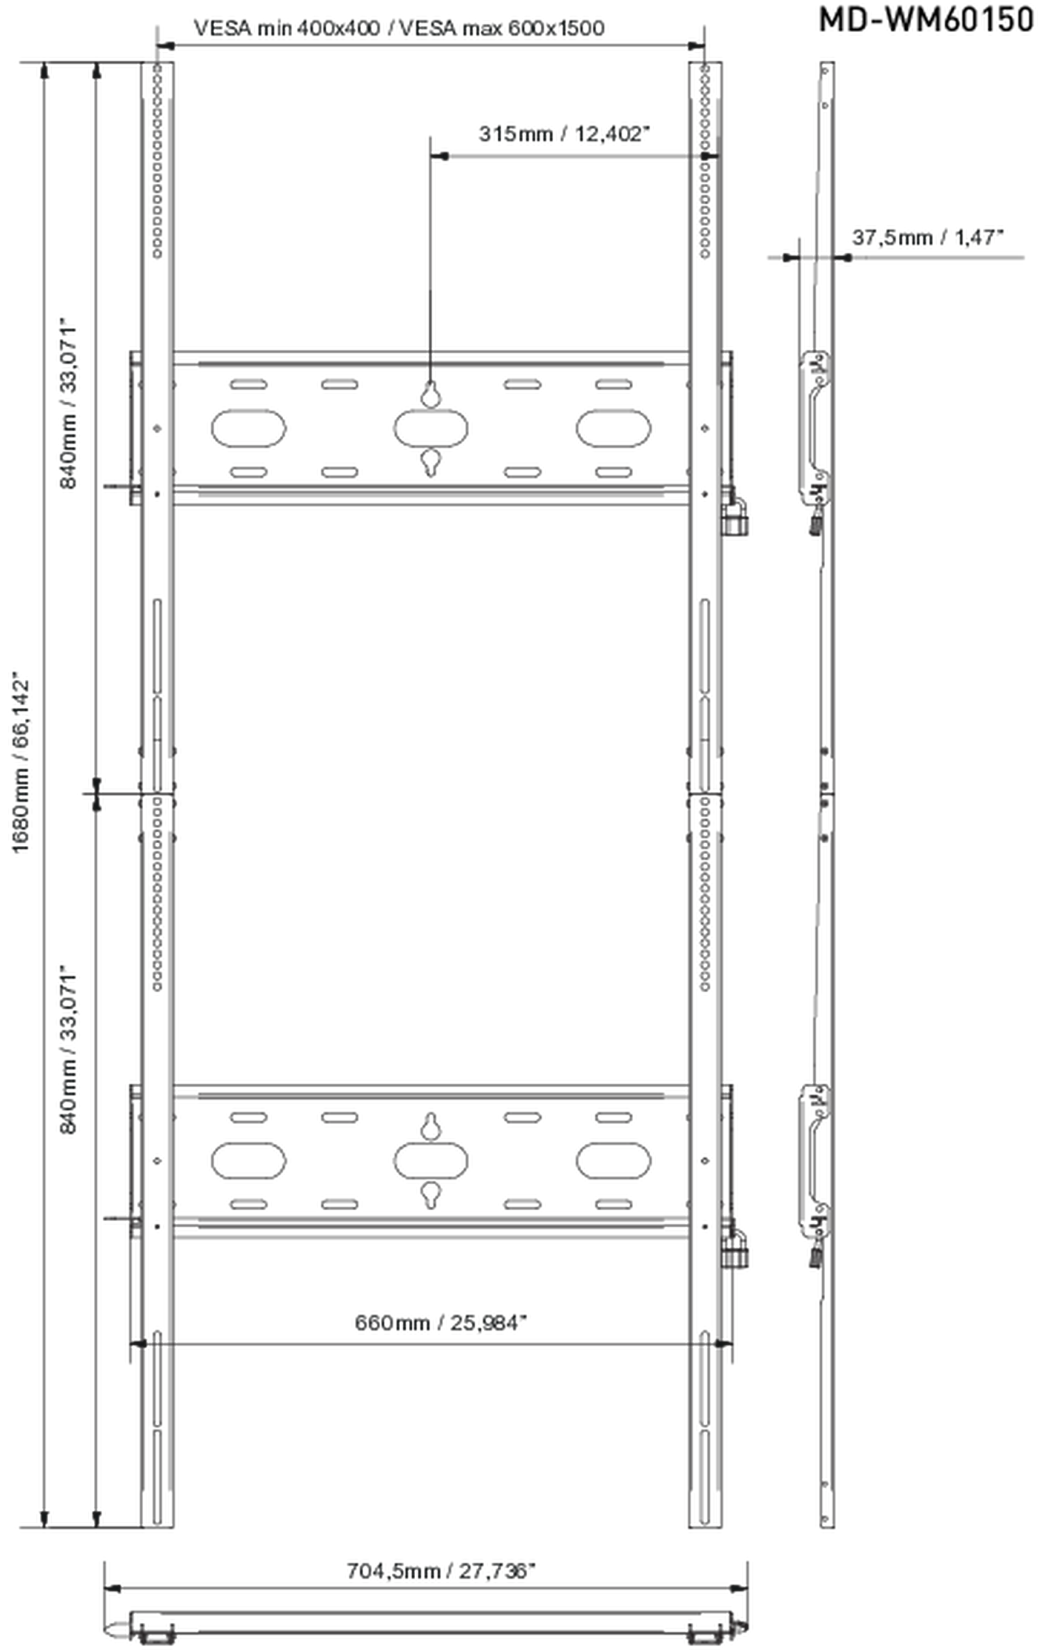

Universal wall mount, up to VESA 600x1500mm, max. 125kg

With the easy and quick fixation system, this wall mount guarantees safe usage in environments like schools and other public utility buildings for 105" displays in portrait orientation.

01 DEVICE

Type Wall Mount

02 TECHNICAL SPECIFICATION

| | |
|---------------------|-----------------|
| Max weight capacity | 125kg / monitor |
| VESA minimum | 400 x 400mm |
| VESA maximum | 600 x 1500mm |

03 DIMENSIONS / WEIGHT

Product dimensions W x H x D

704.5 x 1680 x 37.5mm

EAN code

5902841101258

All trademarks and registered trademarks acknowledged. E & O E. Specification subject to change without notice. All LCD's comply with ISO-9241-307:2008 in connection with pixel defects.