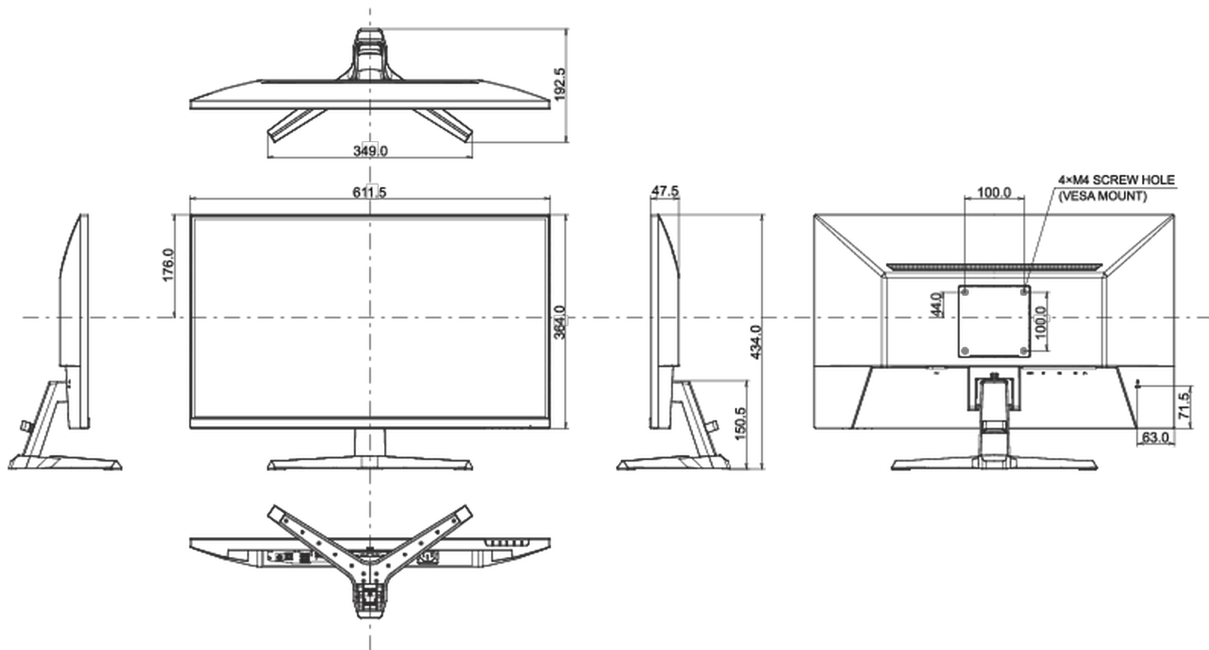

Other

quick start guide, safety guide

06 POWER MANAGEMENT

Power supply unit

internal

Power supply

AC 50 - 60V, 100/240Hz

Power usage

22W typical, 0.5W stand by, 0.3W off mode

07 SUSTAINABILITY

Regulations

CE, TÜV-Bauart, EAC, VCCI-B, PSE, RoHS support, ErP, WEEE, REACH, UKCA

Energy efficiency class (Regulation (EU) 2017/1369)

E

08 DIMENSIONS / WEIGHT

Product dimensions W x H x D

611.5 x 434 x 192.5mm

Box dimensions W x H x D

688 x 465 x 125mm

Weight (without box)

3.9kg

Weight (with box)

5.4kg

EAN code

4948570122752

All trademarks and registered trademarks acknowledged. E & O E. Specification subject to change without notice. All LCD's comply with ISO-9241-307:2008 in connection with pixel defects.

© IIYAMA CORPORATION. ALL RIGHTS RESERVED

29.04.2024 03:20:45