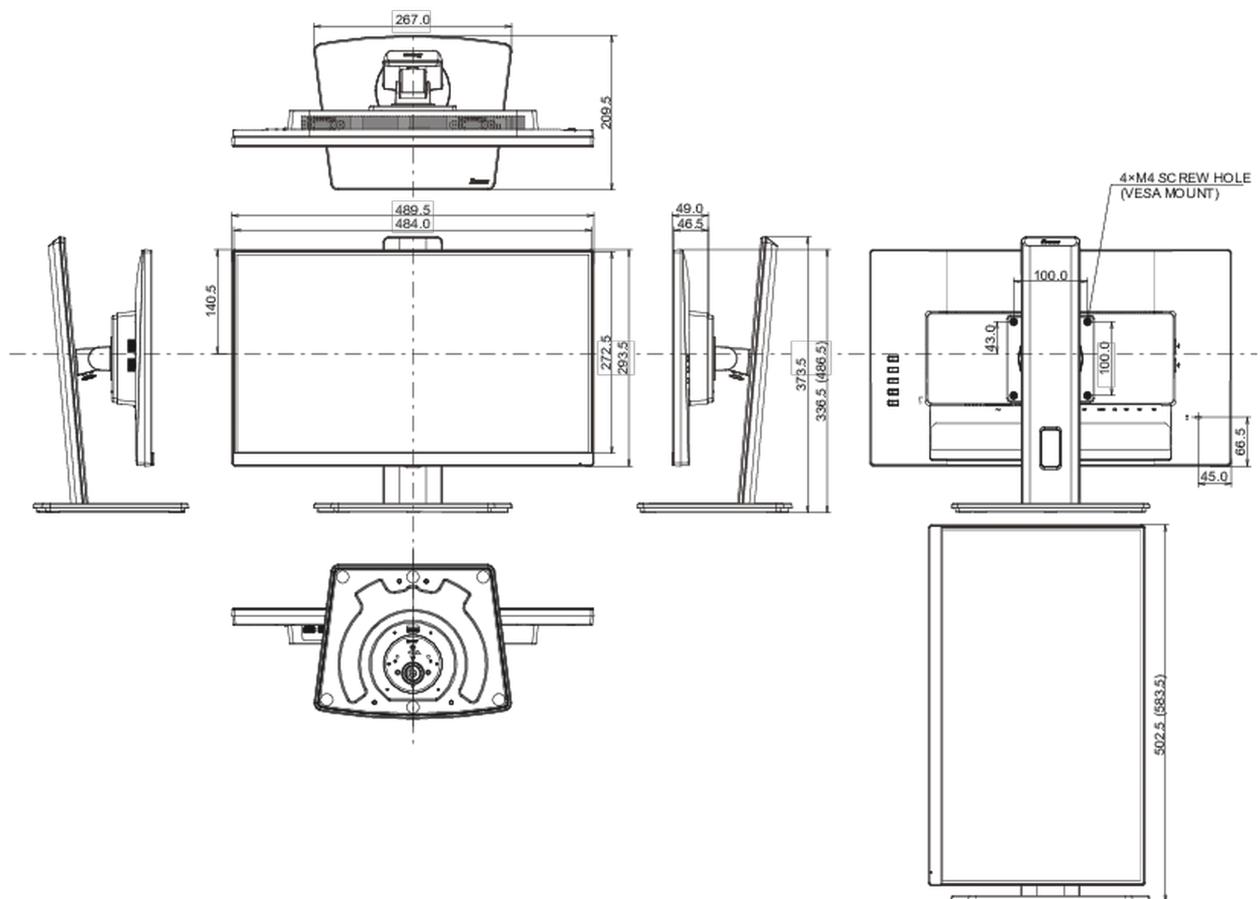

04 MECHANICAL

Display position adjustments	height, swivel, tilt, pivot (rotation both sides)
Height adjustment	150mm
Rotation (PIVOT function)	90°
Swivel stand	90°; 45 ° left; 45° right
Tilt angle	22° up; 5° down
VESA mounting	100 x 100mm

TCO Certified, CE, TÜV-Bauart, EAC, VCCI-B, PSE, RoHS support, ErP, WEEE, REACH, UKCA

REACH SVHC

above 0.1%: Lead

08 DIMENSIONS / WEIGHT

Product dimensions W x H x D

489.5 x 336.5 (486.5) x 109.5mm

Box dimensions W x H x D

560 x 380 x 159mm

Weight (without box)

4.5kg

Weight (with box)

5.9kg

EAN code

4948570122554

All trademarks and registered trademarks acknowledged. E & O E. Specification subject to change without notice. All LCD's comply with ISO-9241-307:2008 in connection with pixel defects.