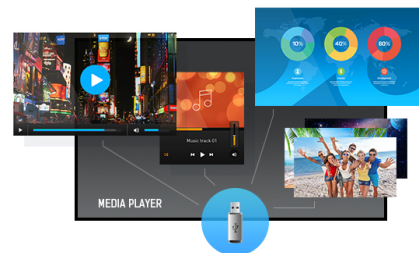

55" Professional Digital Signage display with 4K UHD resolution and 24/7 operating time

Set in a slim bezel, the iiyama LH5541UHS is a professional digital signage display offering 24/7 operating time in portrait and landscape orientation.

This 500cd/m² high brightness IPS panel with 4K UHD resolution (3840x2160) provides exceptional colour and image performance. With the built-in media player you can play your favourite music and show your most beautiful videos, photos and images directly on screen.

4K

Разрешение UHD (3840x2160), также известное как 4K, помещает в 4 раза больше информации, чем обычный экран Full HD. Благодаря высокому показателю DPI (количество точек на дюйм), такой экран воспроизводит необычайно четкое и контрастное изображение.

Media player

Play your favourite music and show your most beautiful videos, photos and images directly on screen from a flash drive or the internal memory with the built-in media player.

01 ХАРАКТЕРИСТИКИ ДИСПЛЕЯ