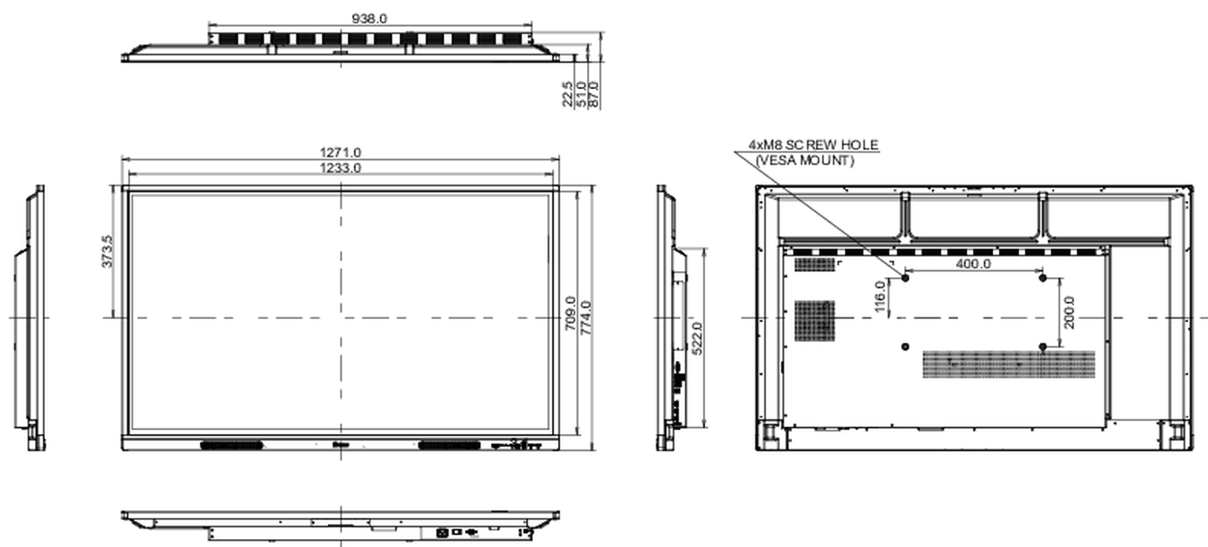

## 10 DIMENSIONS / WEIGHT

<b>Product dimensions W x H x D</b>	1271 x 774 x 87mm
<b>Box dimensions W x H x D</b>	1401 x 859 x 220mm
<b>Weight (without box)</b>	26.1kg
<b>Weight (with box)</b>	34.5kg
<b>EAN code</b>	4948570123681