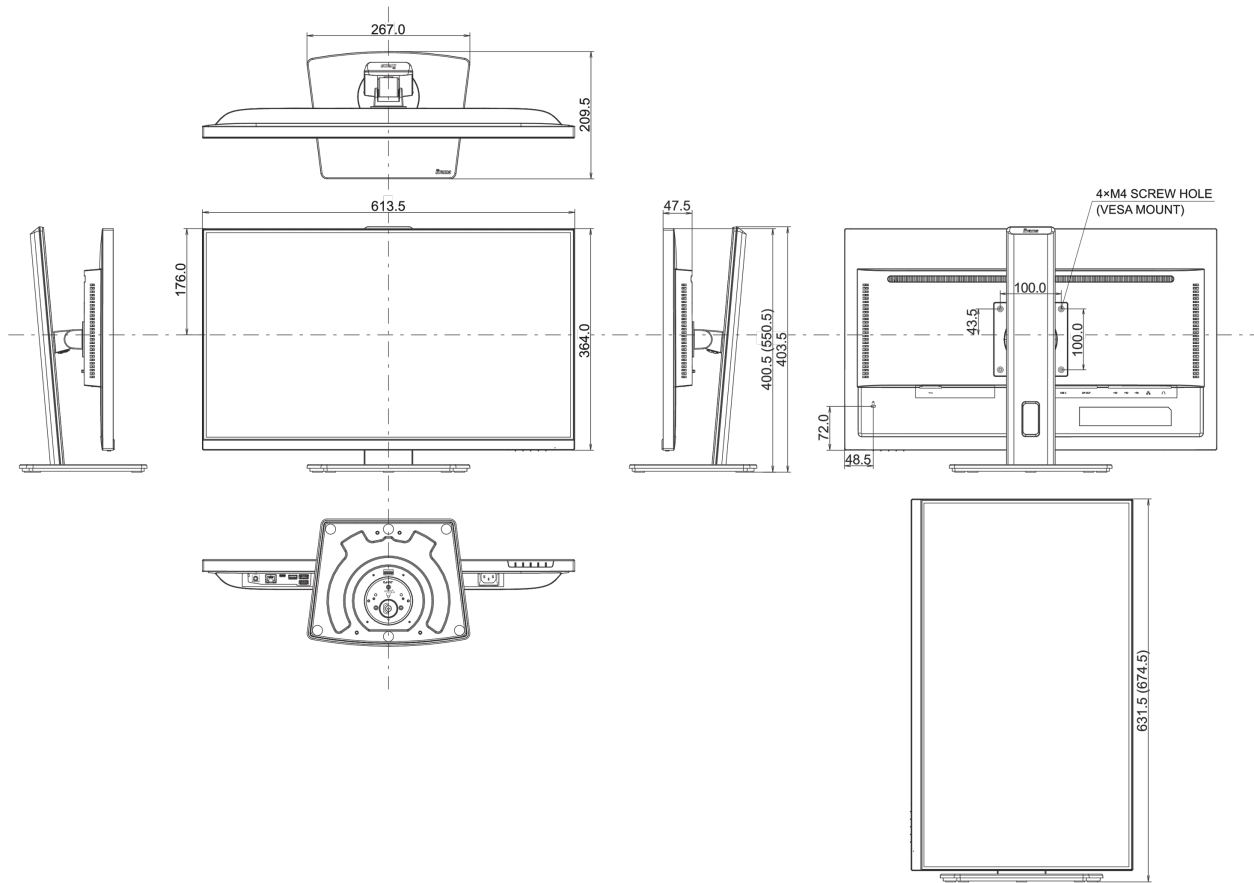

04 MECHANICAL

Display position adjustments	height, swivel, tilt, pivot (rotation both sides)
Height adjustment	150mm
Rotation (PIVOT function)	90°
Swivel stand	90°; 45° left; 45° right
Tilt angle	23° up; 5° down

VESA mounting	100 x 100mm
Cable management system	yes

05 ACCESSORIES INCLUDED

Cables	power, HDMI, DP, USB-C
Other	quick start guide, safety guide

06 POWER MANAGEMENT

Power supply unit	internal
Power supply	AC 100 - 240V, 50/60Hz
Power usage	26W typical, 0.5W stand by, 0.3W off mode

Product dimensions W x H x D	613.5 x 400.5 (550.5) x 209.5mm
Box dimensions W x H x D	679 x 427 x 130mm
Weight (without box)	6.1kg
Weight (with box)	8.7kg
EAN code	4948570123285

All trademarks and registered trademarks acknowledged. E & O E. Specification subject to change without notice. All LCD's comply with ISO-9241-307:2008 in connection with pixel defects.