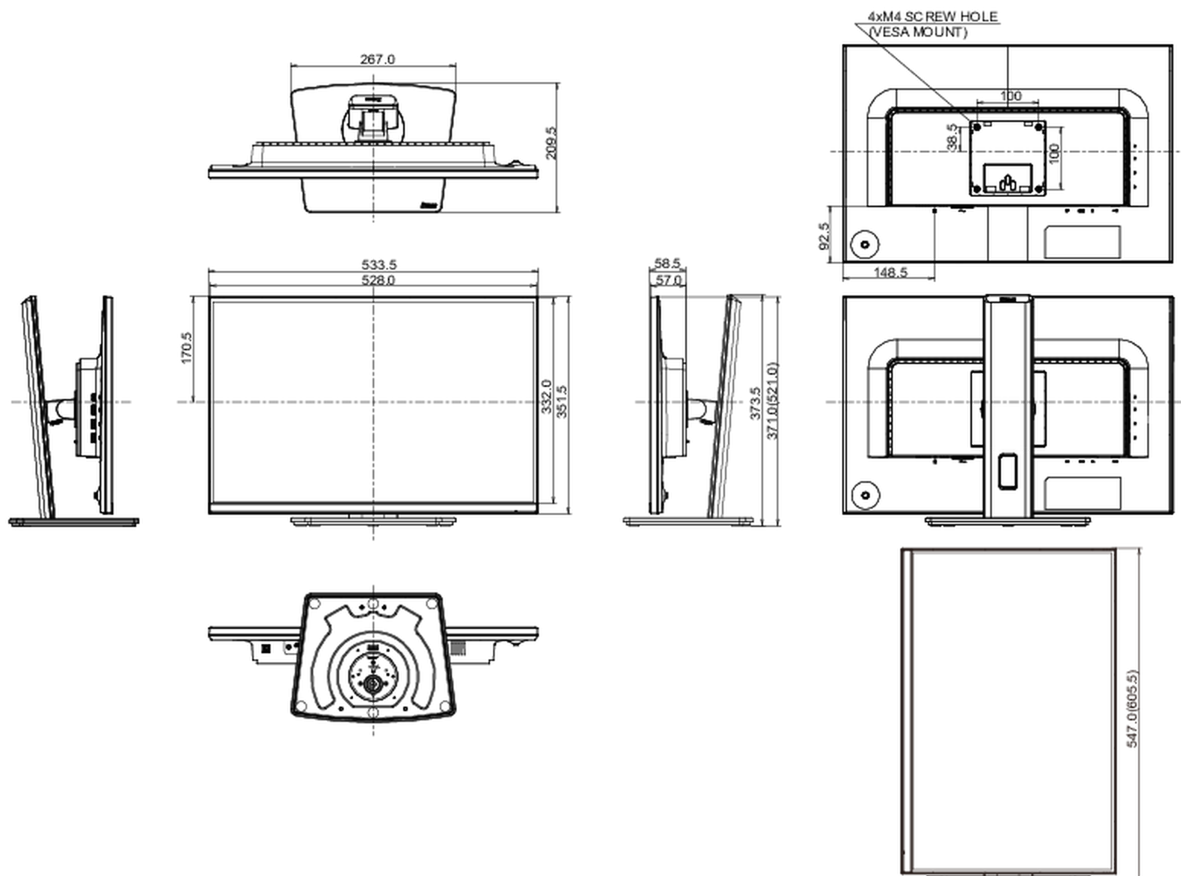

04 MECHANICAL

Display position adjustments	height, swivel, tilt, pivot (rotation both sides)
Height adjustment	150mm
Rotation (PIVOT function)	90°
Swivel stand	90°; 45° left; 45° right
Tilt angle	23° up; 5° down
VESA mounting	100 x 100mm

CE, TÜV-GS, EAC, RoHS support, ErP, WEEE, REACH, UKCA

Energy efficiency class (Regulation (EU) 2017/1369)

D

REACH SVHC

above 0.1%: Lead

08 DIMENSIONS / WEIGHT

Product dimensions W x H x D

533.5 x 371 (521) x 209.5mm

Box dimensions W x H x D

613 x 437 x 130mm

Weight (without box)

5.1kg

Weight (with box)

6.6kg

EAN code

4948570123827