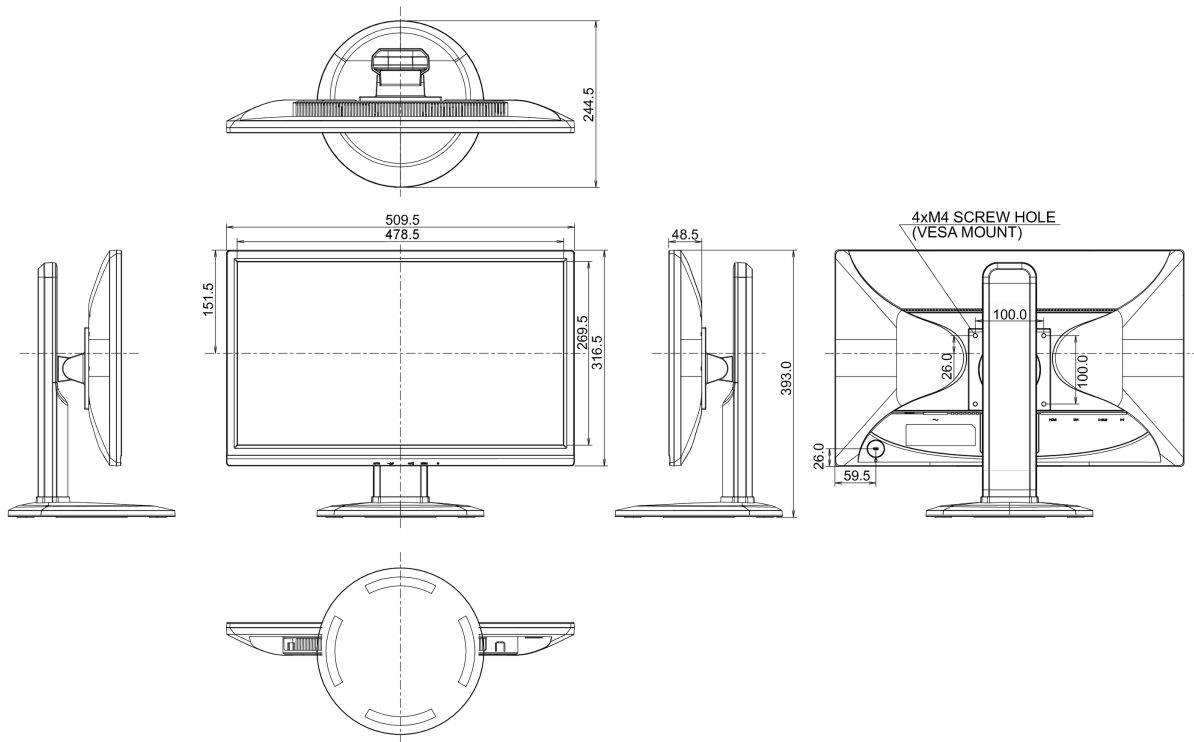

## 08 DIMENSIONES / PESO

**Producto dimensiones W x H x D** 509.5 x 393 (523) x 244.5mm

**Peso (sin caja)** 5.2kg

All trademarks and registered trademarks acknowledged. E & O E. Specification subject to change without notice. All LCD's comply with ISO-9241-307:2008 in connection with pixel defects.