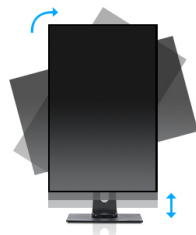

The Prolite B2780HSU is a 27" Full HD monitor with a low power LED-backlit display. It features a stunning 1 ms Response Time, 4 Port USB Hub, a High Definition 1920 x 1080 Resolution and comes with VGA, DVI and HDMI connections. The >5 000,000:1 Advanced Contrast Ratio and 300 cd/m² brightness offer the user clear and vivid images. The ergonomic stand offers 11cm height adjustment with pivot and swivel, making this screen suitable for a wide range of applications and environments where workplace flexibility and ergonomics are key factors . The Prolite B2780HSU is an excellent choice for Universities, Corporate, Financial and Design Markets.

HAS + Pivot

With a height adjustable stand you will create an ergonomic work posture and position that meets all health and safety requirements. This will not only prevent any health issues but will also increase your productivity. The pivot function allows the screen to rotate from landscape to portrait orientation. This functionality can be useful if the application requires more height than width.

Speakers

This LED monitor is equipped with two high quality stereo speakers.

01 DISPLAY CHARACTERISTICS

Diagonal	27", 69cm
Panel	TN LED, matte finish
Native resolution	1920 x 1080 (Full HD 1080p, 2.1 megapixel)
Aspect ratio	16:9
Panel brightness	300 cd/m ²
Static contrast	1200:1
Advanced contrast	12M:1
Response time (GTG)	1ms
Viewing zone	horizontal/vertical: 170°/160°, right/left: 85°/85°, up/down: 80°/80°
Colour support	16.7mln
Horizontal Sync	24 - 80kHz
Viewable area W x H	597.6 x 336.2mm, 23.5 x 13.2"
Pixel pitch	0.3113mm