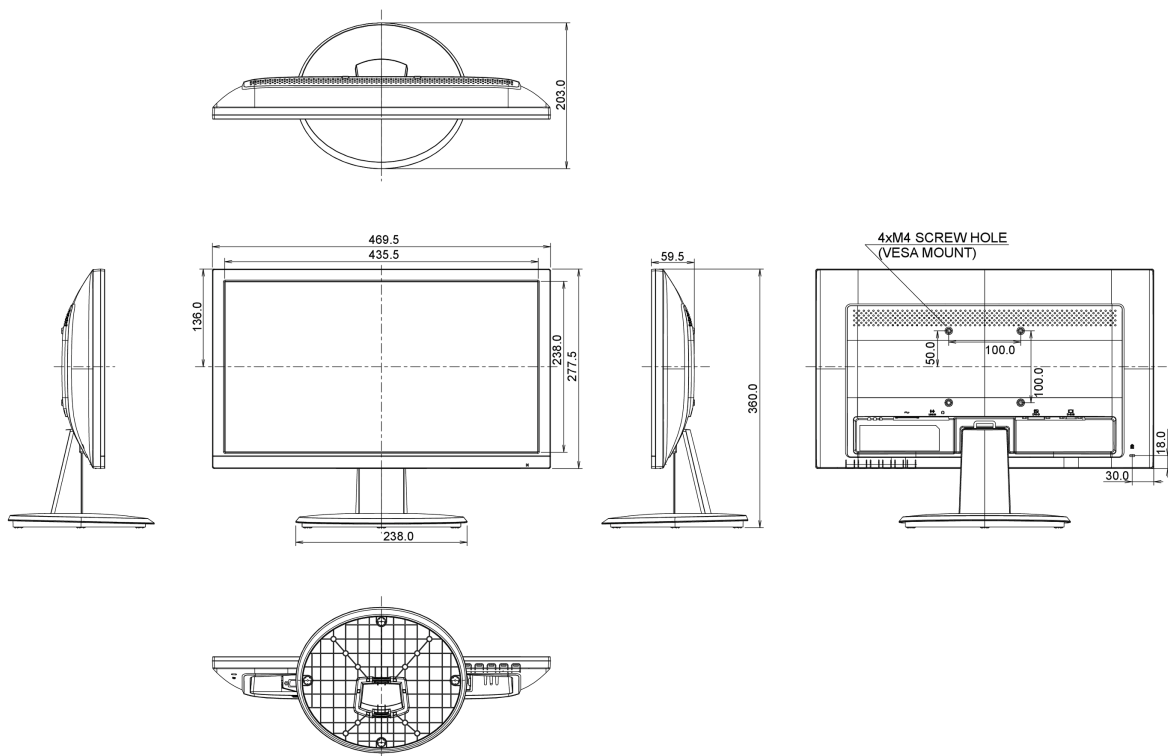

## 08 DIMENSIONS / WEIGHT

<b>Product dimensions W x H x D</b>	469.5 x 360 x 203mm
<b>Weight (without box)</b>	2.7kg
<b>EAN code</b>	4948570112760

All trademarks and registered trademarks acknowledged. E & O E. Specification subject to change without notice. All LCD's comply with ISO-9241-307:2008 in connection with pixel defects.