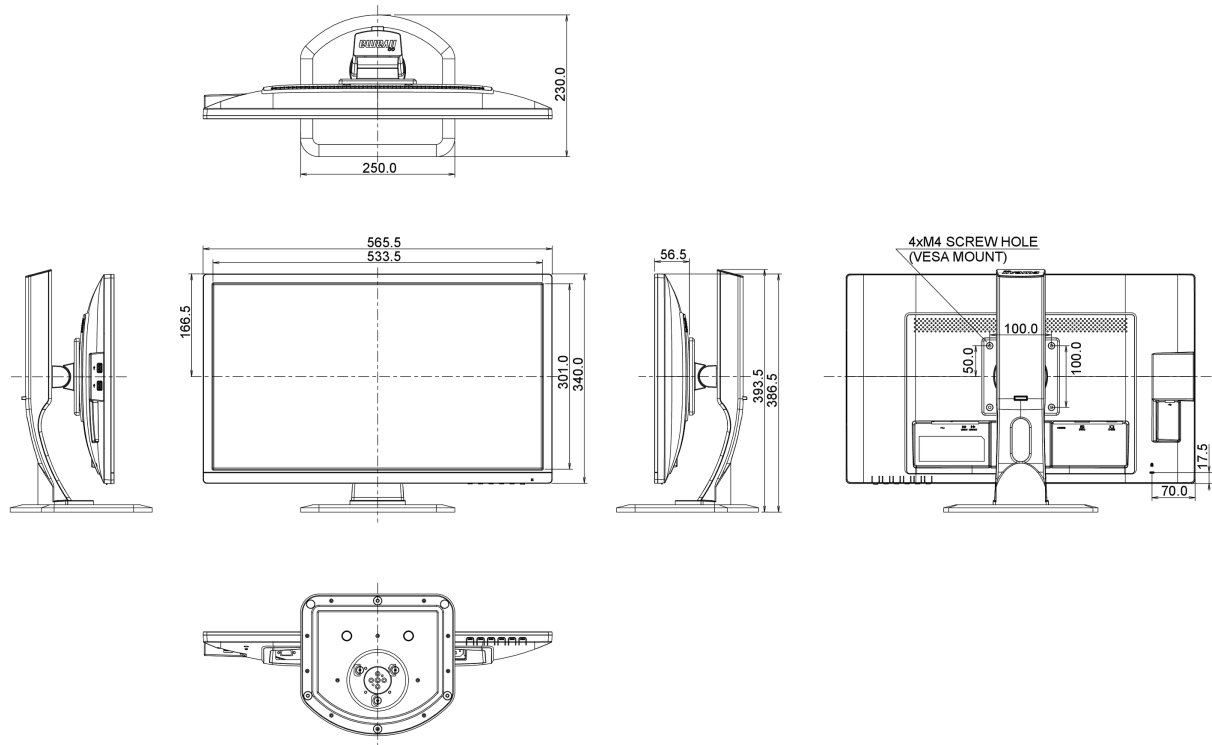

08 DIMENSIONS / WEIGHT

Product dimensions W x H x D

565.5 x 386.5 (516.5) x 230mm

Weight (without box)

5.1kg

All trademarks and registered trademarks acknowledged. E & O E. Specification subject to change without notice. All LCD's comply with ISO-9241-307:2008 in connection with pixel defects.

© IIYAMA CORPORATION. ALL RIGHTS RESERVED