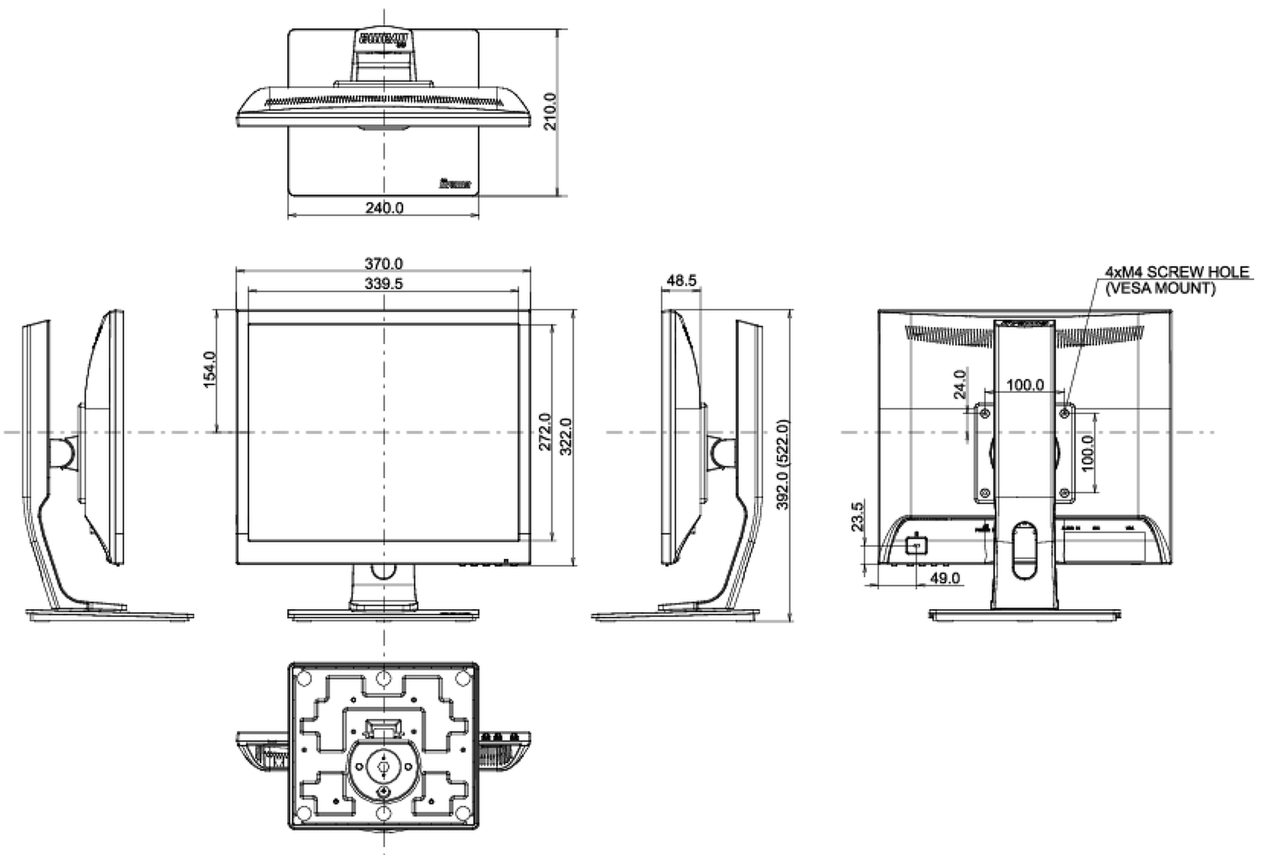

Termék méretei Sz x H x M

370 x 392 (522) x 210mm

Súly (doboz nélkül)

4.4kg

EAN kód

4948570113019

All trademarks and registered trademarks acknowledged. E & O E. Specification subject to change without notice. All LCD's comply with ISO-9241-307:2008 in connection with pixel defects.