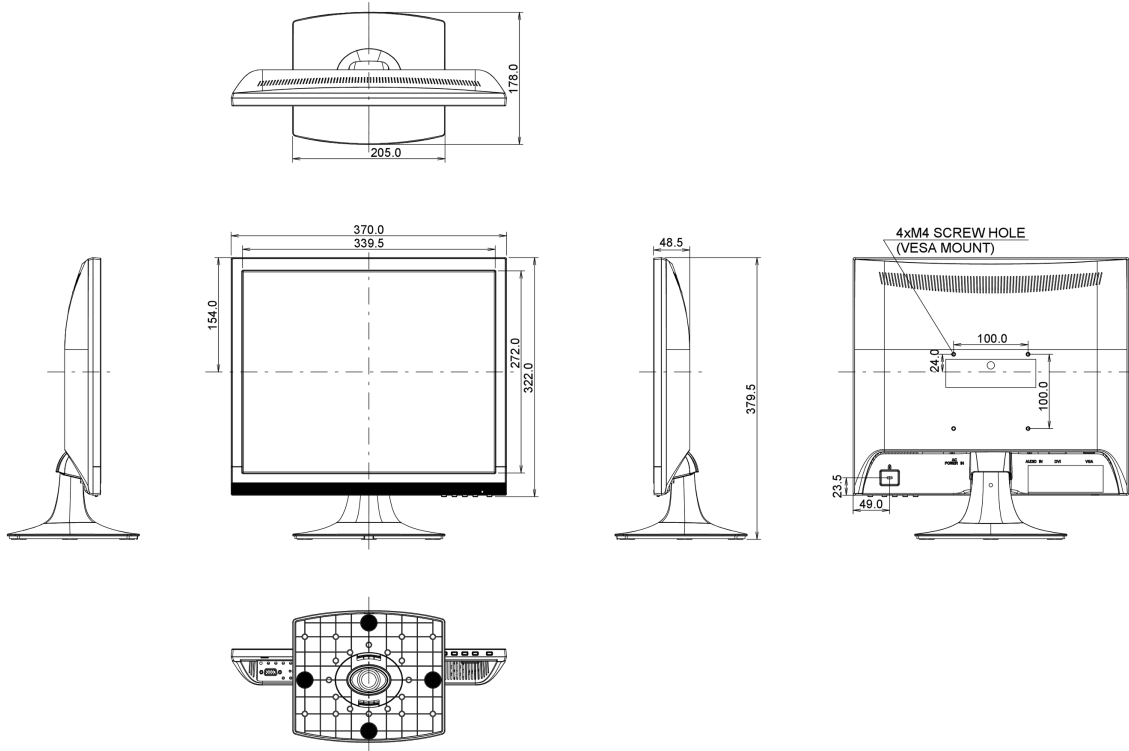

Energy efficiency class (Regulation (EU) 2017/1369)

E

REACH SVHC

above 0.1%: Lead

08 DIMENSIONS / WEIGHT

Product dimensions W x H x D

370 x 379.5 x 178mm

Weight (without box)

2.6kg

EAN code

4948570113002

All trademarks and registered trademarks acknowledged. E & O E. Specification subject to change without notice. All LCD's comply with ISO-9241-307:2008 in connection with pixel defects.

© IIYAMA CORPORATION. ALL RIGHTS RESERVED