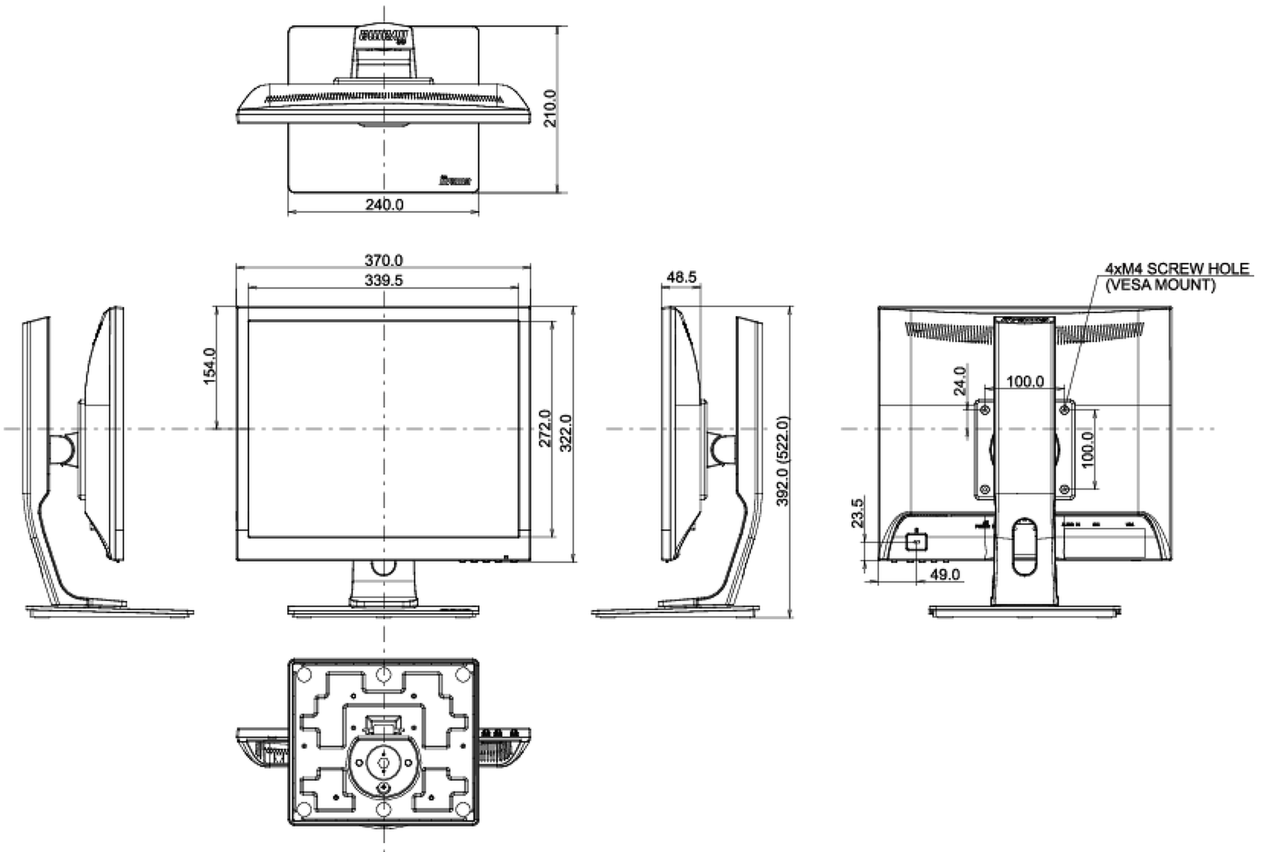

## 08 DIMENZIJE / TEŽINA

Dimenzije proizvoda Š x V x D

370 x 392 (522) x 210mm

Težina (bez kutije)

4.4kg

EAN kod

4948570113026

All trademarks and registered trademarks acknowledged. E & O E. Specification subject to change without notice. All LCD's comply with ISO-9241-307:2008 in connection with pixel defects.