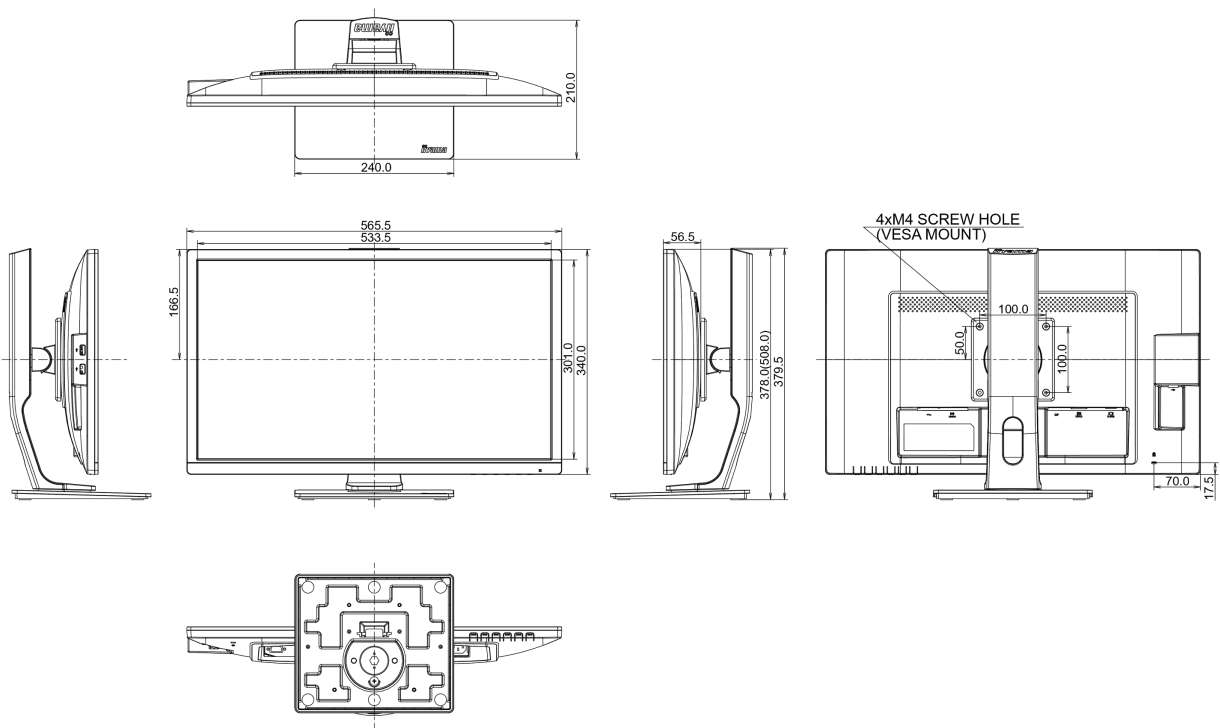

Other

quick start guide, safety guide

06 POWER MANAGEMENT

Power supply unit

internal

Power supply

AC 100 - 240V, 50/60Hz

Power usage

23W typical, 0.5W stand by, 0.5W off mode

07 SUSTAINABILITY

Regulations

TCO Certified, CE, TÜV-GS, EAC, VCCI-B, RoHS support, ErP, WEEE, REACH

REACH SVHC

above 0.1%: Lead

08 DIMENSIONS / WEIGHT

Product dimensions W x H x D

565.5 x 378 (508) x 210mm

Box dimensions W x H x D

693 x 420 x 190mm

Weight (without box)

5.2kg

EAN code

4948570113873

All trademarks and registered trademarks acknowledged. E & O E. Specification subject to change without notice. All LCD's comply with ISO-9241-307:2008 in connection with pixel defects.

© IIYAMA CORPORATION. ALL RIGHTS RESERVED