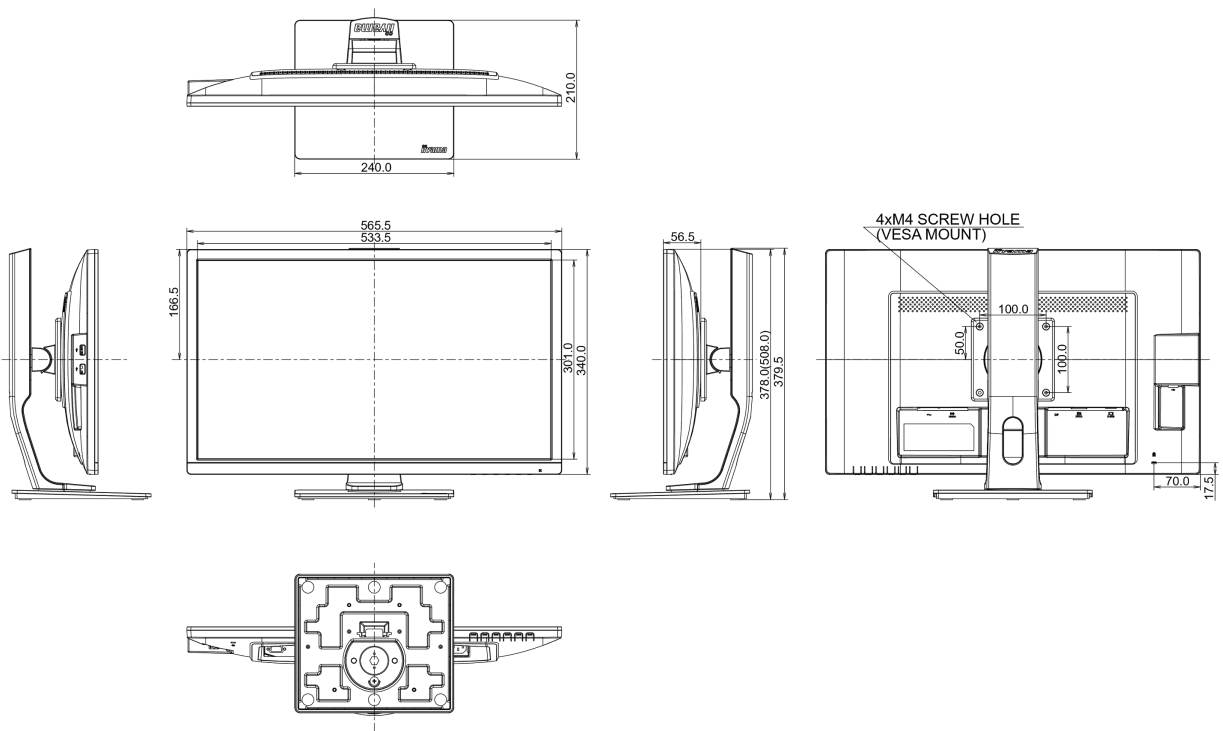

Other

quick start guide, safety guide

06 POWER MANAGEMENT

Power supply unit

internal

Power supply

AC 100 - 240V, 50/60Hz

Power usage

23W typical, 0.5W stand by, 0.5W off mode

07 SUSTAINABILITY

Regulations

TCO Certified, CE, TÜV-GS, EAC, VCCI-B, RoHS support, ErP, WEEE, REACH

REACH SVHC

above 0.1%: Lead

08 DIMENSIONS / WEIGHT

Product dimensions W x H x D

565.5 x 378 (508) x 210mm

Box dimensions W x H x D

693 x 420 x 190mm

Weight (without box)

5.2kg

EAN code

4948570113873

All trademarks and registered trademarks acknowledged. E & O E. Specification subject to change without notice. All LCD's comply with ISO-9241-307:2008 in connection with pixel defects.

© IIYAMA CORPORATION. ALL RIGHTS RESERVED

03.05.2024 01:01:24