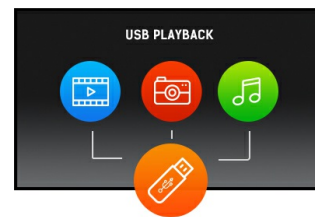

ProLite LE4340S - a 43" Full HD professional large format display with USB media playback

ProLite LE4340S is a 43" Full HD, professional and fan-less LED-backlit display. Incorporating the latest Commercial Grade AMVA panel technology, the display guarantees great viewing from all angles, high brightness and exceptional colour clarity. A wide range of video and audio inputs ensures compatibility with multiple platforms. ProLite LE4340S is prepared for easy installation using the VESA wall mount. This display will suit a massive range of applications including public signage, retail, exhibitions and conference centres, POS/POI, control rooms and production facilities.

VA matrix