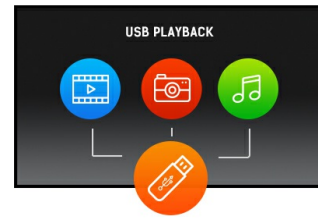

### ProLite LE4840S - a 48" large format display with USB media playback

ProLite LE4840S is a 48" Full HD, professional and fan-less LED-backlit display. Incorporating the latest Commercial Grade SVA panel technology, the display guarantees great viewing from all angles, high brightness and exceptional colour clarity. A wide range of video and audio inputs ensures compatibility with multiple platforms. ProLite LE4840S is prepared for easy installation using the VESA wall mount. This display will suit a massive range of applications including public signage, retail, exhibitions and conference centres, POS/POI, control rooms and production facilities.

SVA matrix

USB Playback

The monitor supports playback of presentations, video and almost any type of content stored on the USB device or internal memory.

SVA panel technology offers higher contrast, darker blacks and much better viewing angles than standard TN technology. The screen will look good no matter what angle you look at it.

## 02 ИНТЕРФЕЙСЫ / РАЗЪЕМЫ / УПРАВЛЕНИЕ

Вход аналогового сигнала	VGA x1 Component video x1 (RGB Y(CVBS)/Pb/Pr)
Вход цифрового сигнала	DVI x1 HDMI x1
Аудио вход	RCA (L/R) x1 Mini jack x1
Управление	RS-232c x1 RJ45 (LAN) x1 IR x1
Аудио выход	RCA (L/R) x1 Колонки 2 x 10Вт
Управление	RS-232c x1 IR loop through x1
HDCP	да
USB ports	x1 (v.2.0)

## 04 ОСНОВНОЕ

Языки экранного меню	EN, DE, FR, ES, IT, RU, CZ, NL, PL
Настройки пользователя	picture (picture mode, reset, backlight, contrast, brightness, hue, colour, sharpness, advanced, format and edges), sound (sound mode, reset, bass, treble, Audio out, advanced), general settings (language, monitor ID, ECO mode, auto search, clock, scheduling, sleep timer, auto switch off, auto adjust, pixel shift, control settings, opening logo, factory settings), network settings (view network settings, network settings, static IP configuration, digital media renderer, wake on LAN, network name)
Plug&Play	DDC2B, Mac OSX