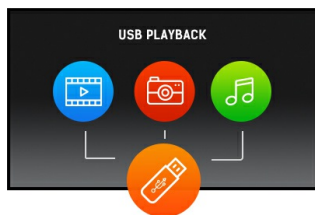

**ProLite LE5540S - a 55" Full HD professional large format display with USB media playback**

ProLite LE5540S is a 55" Full HD, professional and fan-less LED-backlit display. Incorporating the latest Commercial Grade IPS panel technology, the display guarantees great viewing from all angles, high brightness and exceptional colour clarity. A wide range of video and audio inputs ensures compatibility with multiple platforms. ProLite LE5540S is prepared for easy installation using the VESA wall mount. This display will suit a massive range of applications including public signage, retail, exhibitions and conference centres, POS/POI, control rooms and production facilities.

## 02 INTERFACES / CONECTORES / CONTROLADORES

Conector de entrada analógica	VGA x1 Video compuesto x1 (RGB Y(CVBS)/Pb/Pr)
Conector de entrada digital	DVI x1 HDMI x1
Entrada de audio	RCA (L/R) x1 Mini jack x1
Entrada de control del monitor	RS-232c x1 RJ45 (LAN) x1 IR x1
Salida de audio	RCA (L/R) x1 Altavoces 2 x 10W
Monitor controles de salida	RS-232c x1 Bucle IR x1
HDCP	si
Puertos USB	x1 (v.2.0)

## 04 GENERAL

OSD idioma	EN, DE, FR, ES, IT, RU, CZ, NL, PL
Los controles de usuario	picture (picture mode, reset, backlight, contrast, brightness, hue, colour, sharpness, advanced, format and edges), sound (sound mode, reset, bass, treble, Audio out, advanced), general settings (language, monitor ID, ECO mode, auto search, clock, scheduling, sleep timer, auto switch off, auto adjust, pixel shift, control settings, opening logo, factory settings), network settings (view network settings, network settings, static IP configuration, digital media renderer, wake on LAN, network name)
Plug&Play	DDC2B, Mac OSX