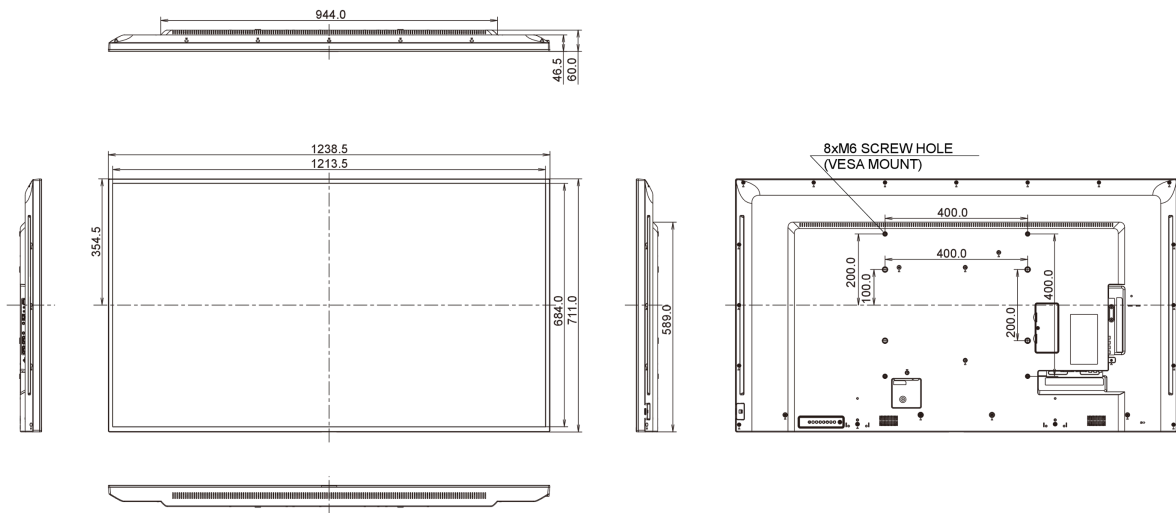

## 09 DIMENSIONES / PESO

Producto dimensiones W x H x D	1238.5 x 711.1 x 61.7mm
Peso (sin caja)	16kg

307:2008 in connection with pixel defects.

© IIYAMA CORPORATION. ALL RIGHTS RESERVED