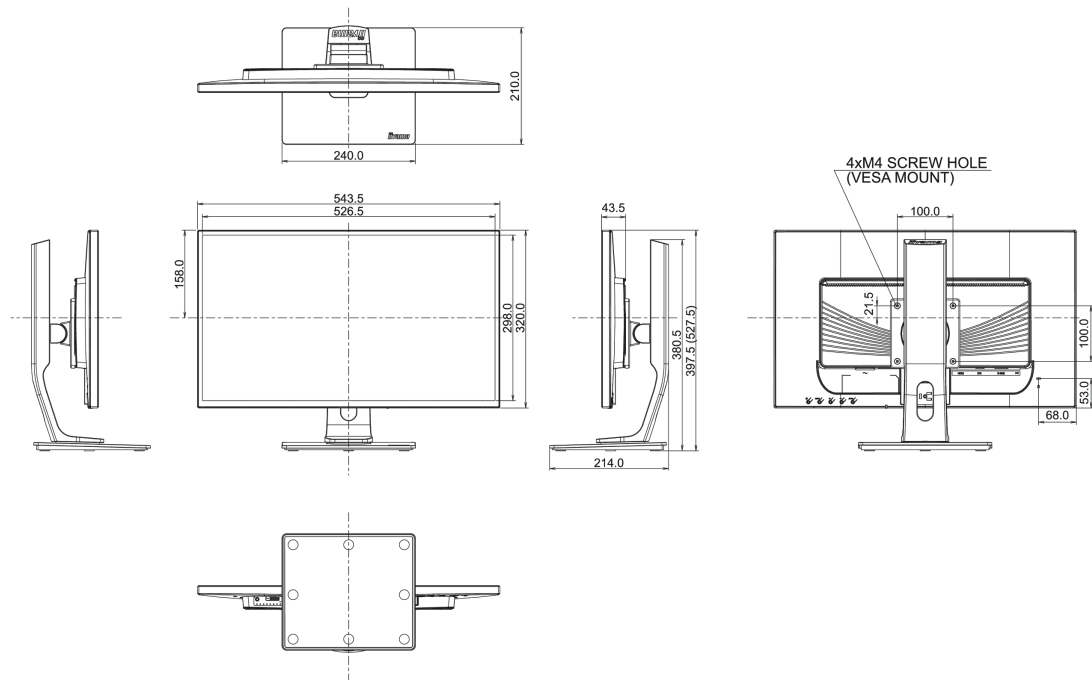

01 DISPLAY CHARACTERISTICS

Diagonal	23.6", 60cm
Panel	VA LED, matte finish
Native resolution	1920 x 1080 (2.1 megapixel Full HD)
Aspect ratio	16:9
Panel brightness	250 cd/m ²
Static contrast	3000:1
Advanced contrast	12M:1
Response time (GTG)	6ms
Viewing zone	horizontal/vertical: 178°/178°, right/left: 89°/89°, up/down: 89°/89°
Colour support	16.7mIn (sRGB: 99%; NTSC: 72%)
Horizontal Sync	24 - 80kHz
Viewable area W x H	521.28 x 293.22mm, 20.5 x 11.5"
Pixel pitch	0.2715mm
Colour	matte

04 MECHANICAL

Display position adjustments	height, pivot (rotation), swivel, tilt
Height adjustment	130mm
Rotation (PIVOT function)	90°
Swivel stand	90°; 45° left; 45° right
Tilt angle	22° up; 5° down
VESA mounting	100 x 100mm

07 SUSTAINABILITY

Regulations	CE, TÜV-GS, RoHS support, ErP, WEEE, CU, REACH
Energy efficiency class (Regulation (EU) 2017/1369)	F
REACH SVHC	above 0.1%: Lead

08 DIMENSIONS / WEIGHT

Product dimensions W x H x D	543.5 x 397.5 (527.5) x 210mm
Weight (without box)	5.4kg
EAN code	4948570113583