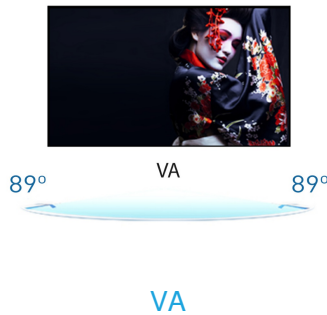

High-end 24" VA monitor featuring height adjustable stand

ProLite XB2481HS - a 24" LED backlit LCD Screen featuring VA panel technology, guarantees accurate and consistent colour reproduction with wide viewing angles. Offering 3000:1 Native Contrast Ratio, the ProLite XB2481HS provides excellent performance for Photographic, Design and Web-design. The monitor features a height adjustable stand with PIVOT function making it also an excellent choice for Universities, Corporate and Financial Markets.

01 DISPLAY CHARACTERISTICS

Diagonal	23.6", 60cm
Panel	VA LED, matte finish
Native resolution	1920 x 1080 (2.1 megapixel Full HD)
Aspect ratio	16:9
Panel brightness	250 cd/m ²
Static contrast	3000:1
Advanced contrast	12M:1
Response time (GTG)	6ms
Viewing zone	horizontal/vertical: 178°/178°, right/left: 89°/89°, up/down: 89°/89°
Colour support	16.7mIn (sRGB: 99%; NTSC: 72%)
Horizontal Sync	24 - 80kHz
Viewable area W x H	521.28 x 293.22mm, 20.5 x 11.5"
Pixel pitch	0.2715mm
Colour	matte

04 MECHANICAL

Display position adjustments	height, pivot (rotation), swivel, tilt
Height adjustment	130mm
Rotation (PIVOT function)	90°
Swivel stand	90°; 45° left; 45° right
Tilt angle	22° up; 5° down
VESA mounting	100 x 100mm