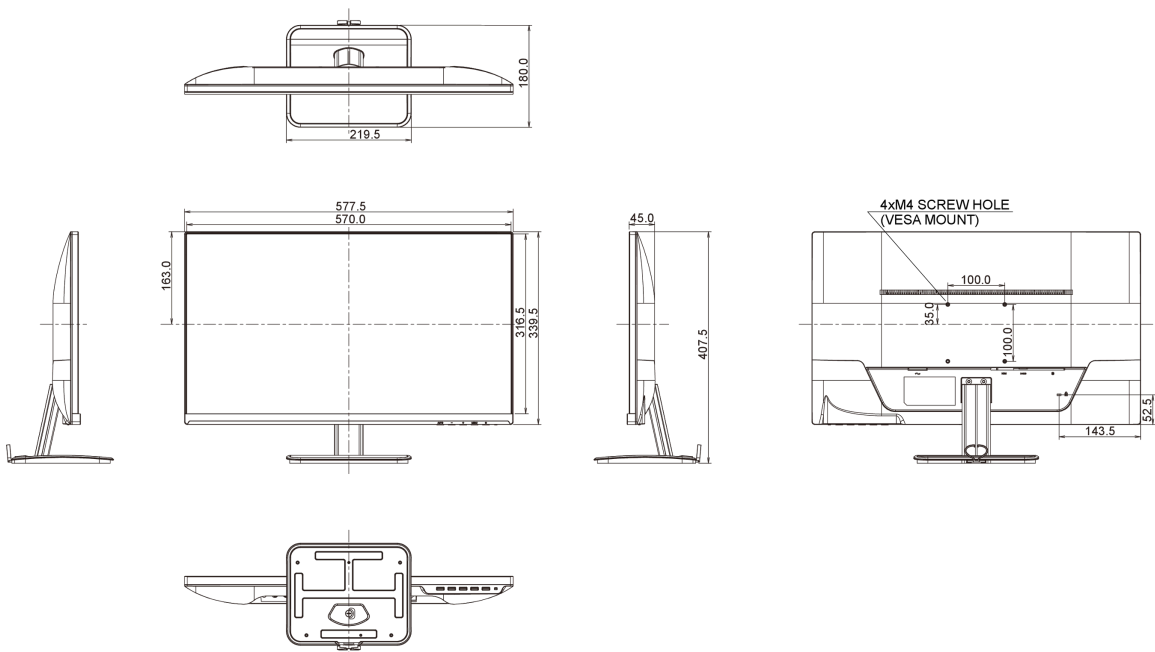

01 DISPLAY CHARACTERISTICS

Design	ultra slim
Diagonal	25", 63.5cm
Panel	AH-IPS LED, matte finish
Native resolution	1920 x 1080 (2.1 megapixel Full HD)
Aspect ratio	16:9
Panel brightness	250 cd/m ²
Static contrast	1000:1
Advanced contrast	5M:1
Response time (GTG)	5ms
Viewing zone	horizontal/vertical: 178°/178°, right/left: 89°/89°, up/down: 89°/89°
Colour support	16.7mIn (sRGB: 99%; NTSC: 72%)
Horizontal Sync	24 - 83kHz
Viewable area W x H	552.96 x 308.64mm, 21.8 x 12.2"
Pixel pitch	0.288mm
Colour	matte

04 MECHANICAL

Display position adjustments	tilt
Tilt angle	20° up; 4° down
VESA mounting	100 x 100mm

05 ACCESSORIES INCLUDED

Cables	power, DVI, Audio
Other	quick start guide, safety guide

06 POWER MANAGEMENT

REACH SVHC	above 0.1%: Lead
-------------------	------------------

08 DIMENSIONS / WEIGHT

Product dimensions W x H x D	577.5 x 407.5 x 180mm
-------------------------------------	-----------------------

Weight (without box)	4.4kg
-----------------------------	-------

EAN code	4948570114078
-----------------	---------------

All trademarks and registered trademarks acknowledged. E & O E. Specification subject to change without notice. All LCD's comply with ISO-9241-307:2008 in connection with pixel defects.