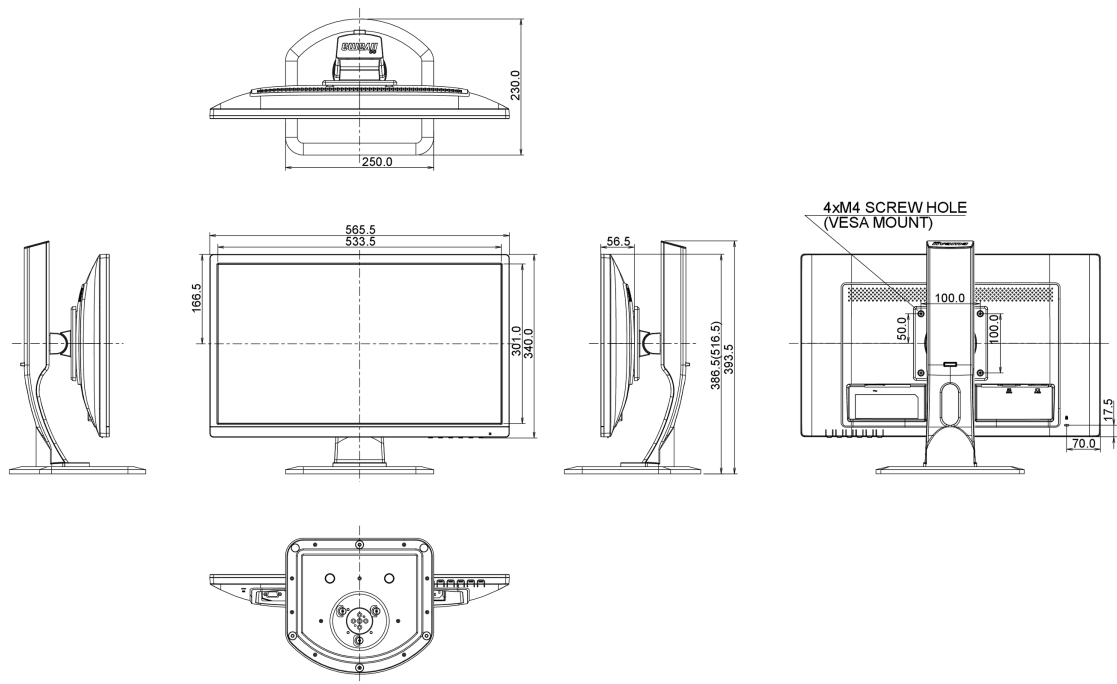

04 MECHANICAL

Display position adjustments	height, pivot (rotation), swivel, tilt
Height adjustment	130mm
Rotation (PIVOT function)	90°
Swivel stand	90°; 45° left; 45° right
Tilt angle	22° up; 5° down
VESA mounting	100 x 100mm

REACH SVHC

above 0.1%: Lead

08 DIMENSIONS / WEIGHT

Product dimensions W x H x D 565.5 x 386.5 (516.5) x 230mm

Weight (without box) 5kg

All trademarks and registered trademarks acknowledged. E & O E. Specification subject to change without notice. All LCD's comply with ISO-9241-307:2008 in connection with pixel defects.