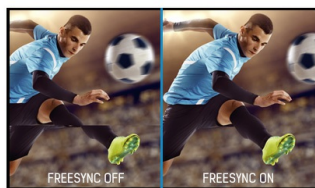

High-end 27" WQHD monitor supporting FreeSync™ technology and 1ms response time

The ProLite B2783QSU is an excellent 27" WQHD LED-backlit monitor bringing the world of Business and Gaming together. The monitor offers accurate and consistent colour reproduction with wide viewing angles and a sharp high resolution 2560x1440 panel. Its ergonomic stand offers 13cm height adjustment with pivot and swivel, making this screen suitable for a wide range of applications and environments where workplace flexibility and ergonomics are key factors. This monitor supports FreeSync™ technology, offering gamers the chance to experience fluid and fracture free gaming. Triple input (DVI/HDMI/DisplayPort) and a USB HUB ensure compatibility with your desktop PC or Notebook.

01 DISPLAY CHARACTERISTICS

Diagonal	27", 68.5cm
Panel	TN LED, matte finish
Native resolution	2560 x 1440 (3.7 megapixel)
Aspect ratio	16:9
Panel brightness	350 cd/m ²
Static contrast	1000:1
Advanced contrast	12M:1
Response time (GTG)	1ms
Viewing zone	horizontal/vertical: 170°/160°, right/left: 85°/85°, up/down: 80°/80°
Viewing zone CR>5	horizontal/vertical: 176°/170°, right/left: 88°/88°, up/down: 85°/85°
Colour support	16.7mIn (sRGB: 99%; NTSC: 72%)
Horizontal Sync	30 - 90kHz
Viewable area W x H	596.7 x 335.7mm, 23.5 x 13.2"
Pixel pitch	0.233mm
Colour	matte