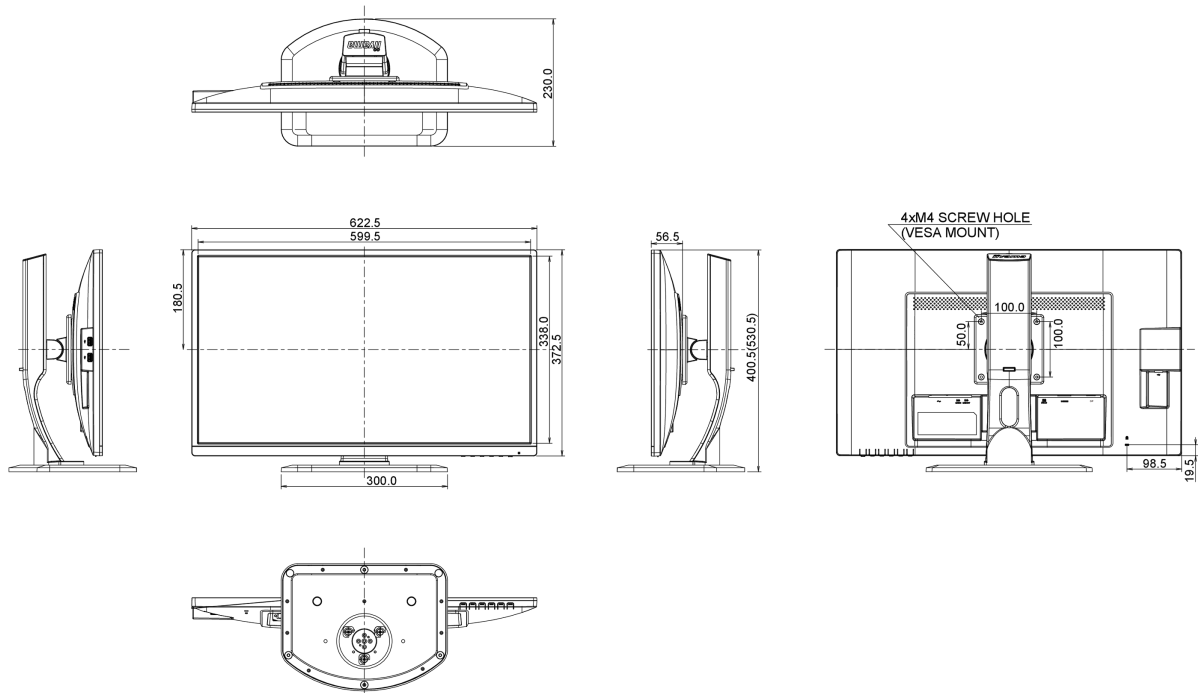

05 ACCESSORIES INCLUDED

Cables power, DVI, USB, Audio, DP

Other quick start guide, safety guide

06 POWER MANAGEMENT

Power supply unit internal

Power supply AC 100 - 240V, 50/60Hz

Power usage 44W typical, 0.5W stand by, 0.5W off mode

07 SUSTAINABILITY

Regulations CE, TÜV-GS, VCCI-B, PSE, RoHS support, ErP, WEEE, CU, REACH

REACH SVHC above 0.1%: Lead

08 DIMENSIONS / WEIGHT

Product dimensions W x H x D 622.5 x 400.5 (530.5) x 230mm

Weight (without box) 6.1kg

EAN code 4948570114290

All trademarks and registered trademarks acknowledged. E & O E. Specification subject to change without notice. All LCD's comply with ISO-9241-307:2008 in connection with pixel defects.