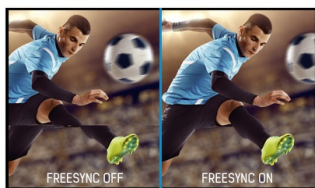

High-end 27" WQHD monitor supporting FreeSync™ technology and 1ms response time

The ProLite B2783QSU is an excellent 27" WQHD LED-backlit monitor bringing the world of Business and Gaming together. The monitor offers accurate and consistent colour reproduction with wide viewing angles and a sharp high resolution 2560x1440 panel. Its ergonomic stand offers 13cm height adjustment with pivot and swivel, making this screen suitable for a wide range of applications and environments where workplace flexibility and ergonomics are key factors. This monitor supports FreeSync™ technology, offering gamers the chance to experience fluid and fracture free gaming. Triple input (DVI/HDMI/DisplayPort) and a USB HUB ensure compatibility with your desktop PC or Notebook.

FreeSync™ Technology

Blue light reducer

As we all know looking at a monitor screen for several hours per day, especially from a closer distance, causes eye fatigue. This effect is much stronger with computer screens than with TV equipment. One of the factors responsible for this phenomenon is the blue light emitted by the screen. Therefore reducing the amount of blue light ultimately allows our eyes to feel less tired while working long hours with a computer screen. We achieved it by adjusting the monitor's brightness and color temperature through a new feature called "Blue light reduction" easily accessible through the monitor's OSD menu.

01 DISPLAY CHARACTERISTICS

Diagonal	27", 68.5cm
Panel	TN LED, matte finish
Native resolution	2560 x 1440 (3.7 megapixel)
Aspect ratio	16:9
Panel brightness	350 cd/m ²
Static contrast	1000:1
Advanced contrast	12M:1
Response time (GTG)	1ms
Viewing zone	horizontal/vertical: 170°/160°, right/left: 85°/85°, up/down: 80°/80°
Viewing zone CR>5	horizontal/vertical: 176°/170°, right/left: 88°/88°, up/down: 85°/85°
Colour support	16.7mIn (sRGB: 99%; NTSC: 72%)
Horizontal Sync	30 - 90kHz
Viewable area W x H	596.7 x 335.7mm, 23.5 x 13.2"
Pixel pitch	0.233mm
Colour	matte