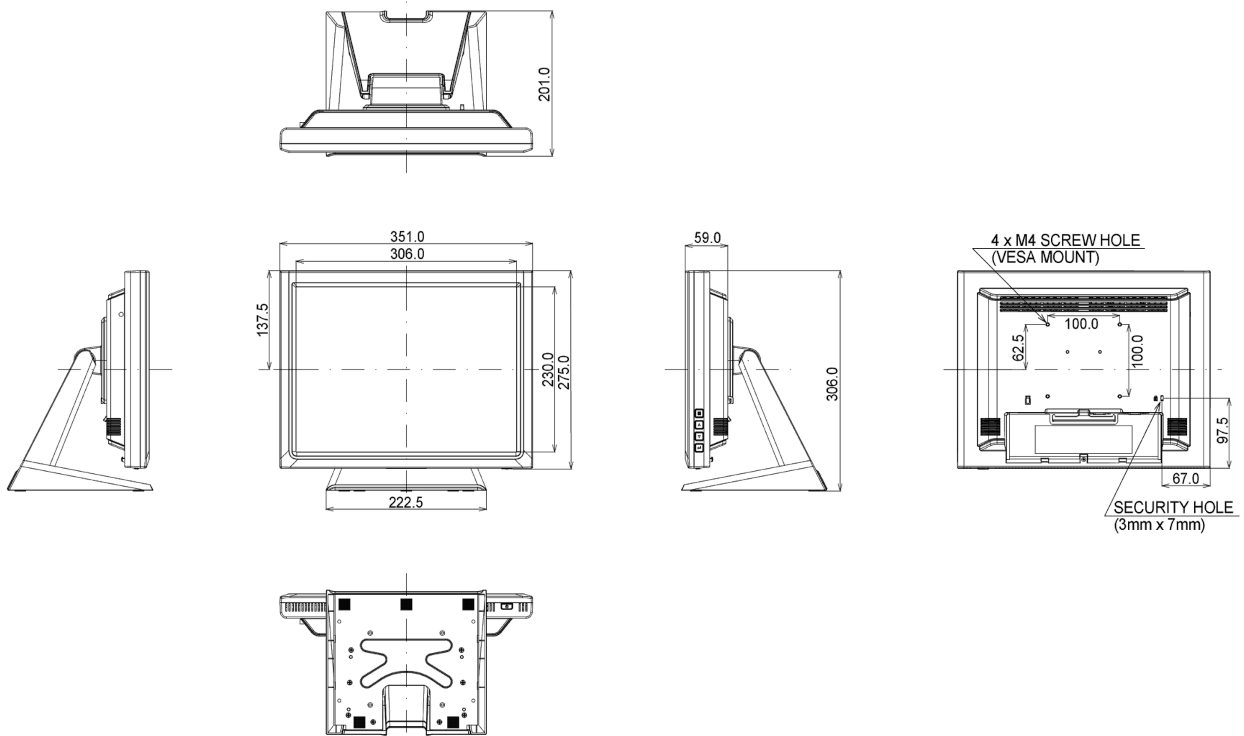

## 10 MÉRETEK / SÚLY

Termék méretei Sz x H x M 351 x 306 x 201mm

Súly (doboz nélkül) 4.8kg

*All trademarks and registered trademarks acknowledged. E & O E. Specification subject to change without notice. All LCD's comply with ISO-9241-307:2008 in connection with pixel defects.*