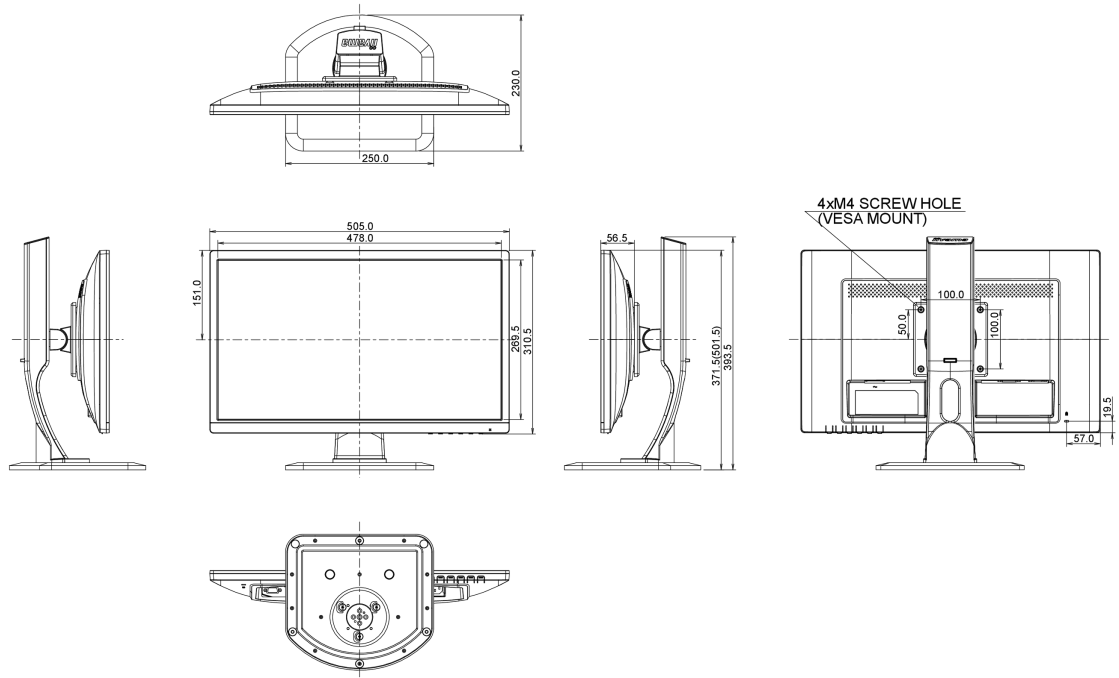

08 DIMENSIONS / WEIGHT

Product dimensions W x H x D

505.5 x 371.5 (501.5) x 230mm

Weight (without box)

4.7kg

All trademarks and registered trademarks acknowledged. E & O E. Specification subject to change without notice. All LCD's comply with ISO-9241-307:2008 in connection with pixel defects.

© IIYAMA CORPORATION. ALL RIGHTS RESERVED