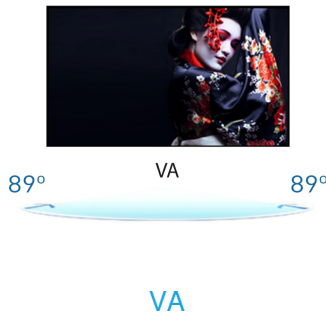

Full HD LED monitor with VA panel and a USB hub

The ProLite X2283HSU-B1DP is an excellent 22" Full HD LED-backlit monitor with 1920 x 1080p resolution and VA panel technology guaranteeing accurate and consistent colour reproduction with wide viewing angles. Triple Input support and USB HUB ensure compatibility with the latest installed graphics cards and embedded Notebook outputs. An affordable solution for education, local government, business and finance markets.

VA

VA panel technology offers higher contrast, darker blacks and much better viewing angles than standard TN technology. The screen will look good no matter what angle you look at it.

Full HD

With true 1920 x 1080p resolution your monitor is ready to display high definition images. This means you can accommodate more information on your screen; e.g. 60% more in comparison to a 1280 x 1024 monitor.

01 DISPLAY CHARACTERISTICS

Diagonal	21.5", 54.7cm
Panel	VA LED, matte finish
Native resolution	1920 x 1080 (2.1 megapixel Full HD)
Aspect ratio	16:9
Panel brightness	250 cd/m ²
Static contrast	3000:1
Advanced contrast	12M:1
Response time (GTG)	5ms
Viewing zone	horizontal/vertical: 178°/178°, right/left: 89°/89°, up/down: 89°/89°
Colour support	16.7mIn (sRGB: 99%; NTSC: 72%)
Horizontal Sync	30 - 80kHz
Viewable area W x H	476.6 x 268.1mm, 18.8 x 10.6"
Pixel pitch	0.248mm
Colour	matte