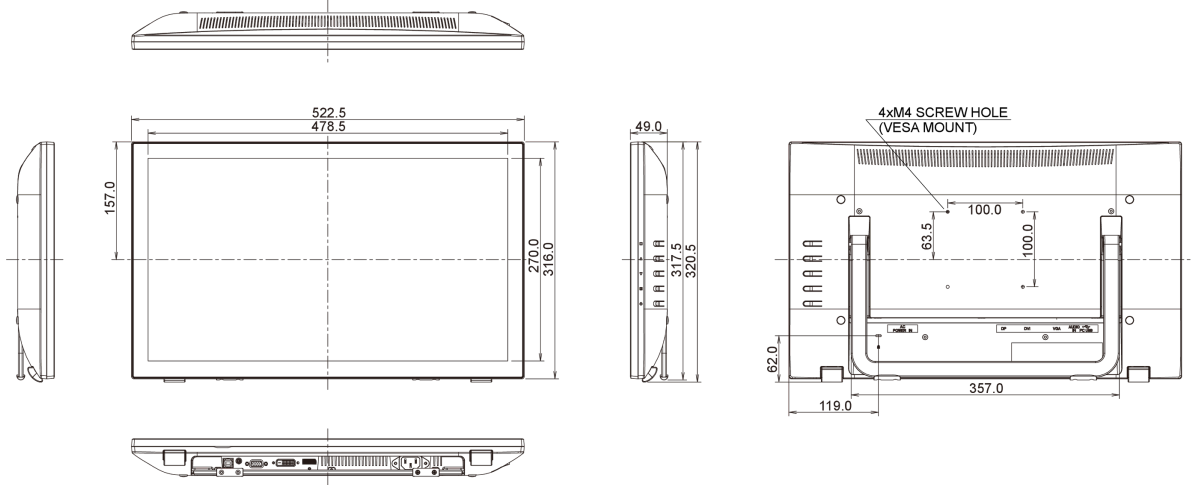

09 ÖLÇÜLER / AĞIRLIK

Ürün boyutları G x Y x D

522.5 x 320.5 x 49mm

Ağırlık (kutu hariç)

5kg

EAN kodu

4948570114320

All trademarks and registered trademarks acknowledged. E & O E. Specification subject to change without notice. All LCD's comply with ISO-9241-307:2008 in connection with pixel defects.