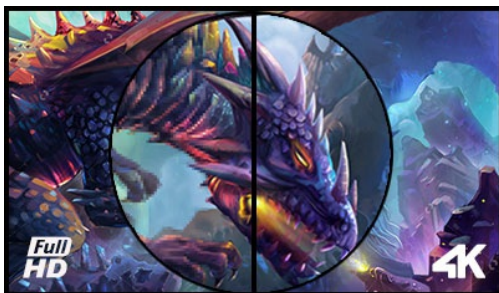

GOLD PHOENIX - 28" G-MASTER 4K monitor supporting FreeSync™ technology

The 28" G-MASTER GB2888UHSU known as Gold Phoenix, features 4K (3840 x 2160) resolution, offering a gigantic viewable area with 4 times more information and workspace than a Full HD screen. Due to the high DPI (dots per inch) the monitor displays an incredibly sharp and crisp image. Featuring 1ms response time and FreeSync™ technology, it ends choppy gameplay ensuring fluid and accurate transition between images. With the Black Tuner functionality the brightness and the dark shades can be adjusted, giving greater viewing performance in shadowed areas. USB 3.0 HUB, integrated speakers and a headphone socket ensure compatibility with any Desktop PC or Notebook. The GB2888UHSU is perfect for gamers and demanding users who settle only for the best specifications.

4K

UHD resolution (3840x2160), better known as 4K, offers a gigantic viewable area with 4 times more information and work space than a Full HD screen. Due to the high DPI (dots per inch), it displays an incredibly sharp and crisp image.

1ms

Fast response time is key to ultra-smooth gaming. It reduces ghosting and blurring providing the user with an improved graphic performance.

01 DISPLAY CHARACTERISTICS

Diagonal	28", 71 cm
Panel	TN LED, matte finish
Native resolution	3840 x 2160 (8.3 megapixel 4K UHD, HDMI & DisplayPort)
Aspect ratio	16:9
Panel brightness	300 cd/m ²
Static contrast	1 000:1
Advanced contrast	12M:1
Response time (GTG)	1 ms
Viewing zone	horizontal/vertical: 170°/160°, right/left: 85°/85°, up/down: 80°/80°
Colour support	1.07B 10bit (sRGB: 102%, NTSC: 72%)
Horizontal Sync	30 - 135kHz
Viewable area W x H	620.9 x 341.3mm, 24.4 x 13.4"
Pixel pitch	0.162mm
Colour	matte