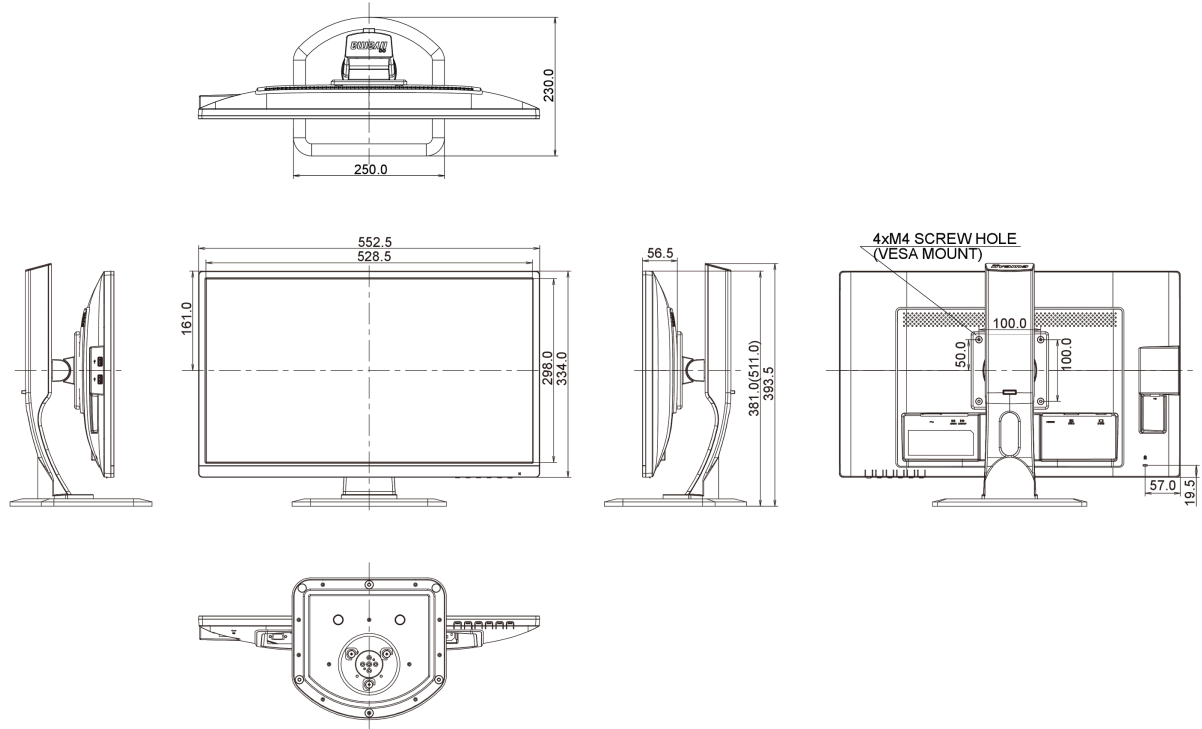

## 08 DIMENSIONS / WEIGHT

Product dimensions W x H x D 552.5 x 381 (511) x 230mm

Weight (without box) 5.6kg

EAN code 4948570114689

All trademarks and registered trademarks acknowledged. E & O E. Specification subject to change without notice. All LCD's comply with ISO-9241-307:2008 in connection with pixel defects.