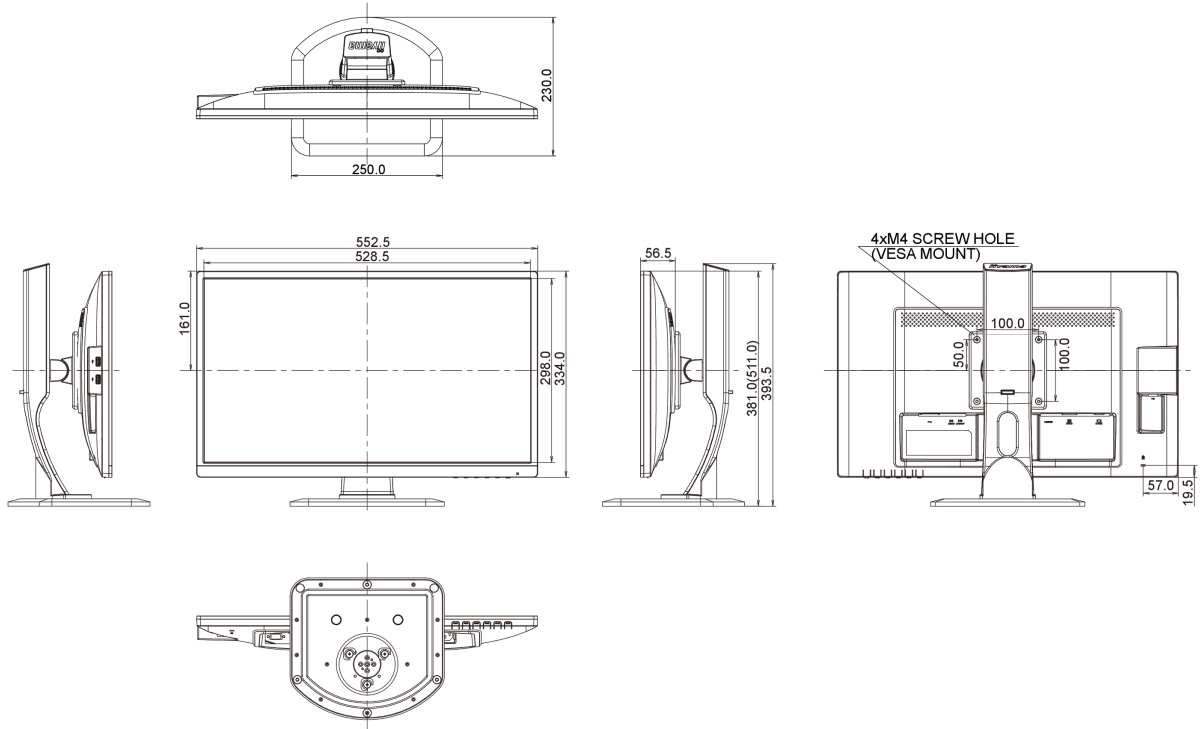

08 DIMENSIONS / WEIGHT

Product dimensions W x H x D 552.5 x 381 (511) x 230mm

Weight (without box) 5.6kg

EAN code 4948570114689

All trademarks and registered trademarks acknowledged. E & O E. Specification subject to change without notice. All LCD's comply with ISO-9241-307:2008 in connection with pixel defects.

© IYAMA CORPORATION. ALL RIGHTS RESERVED