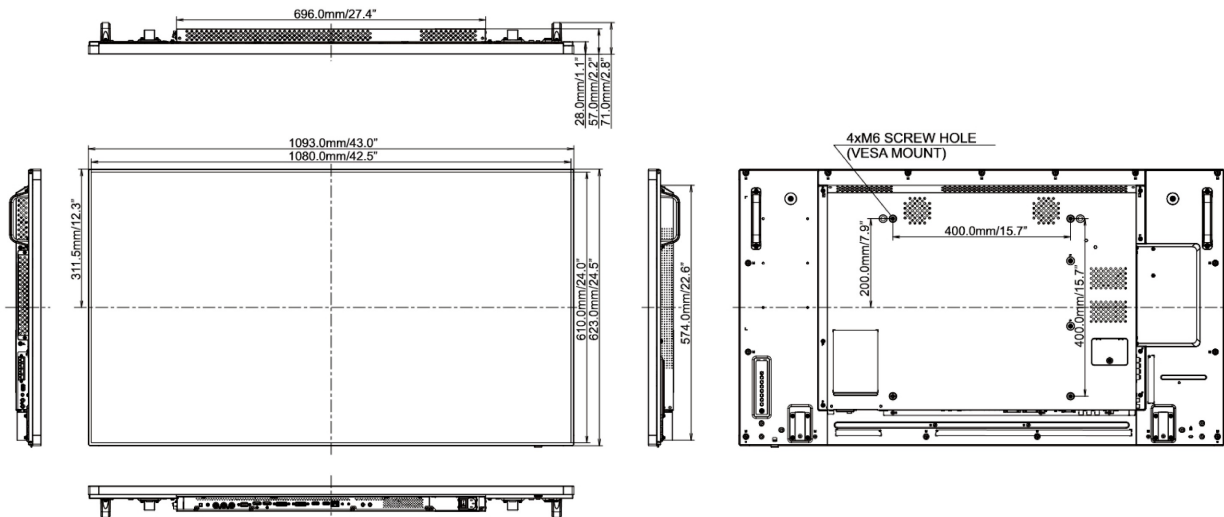

## 09 DIMENSIONES / PESO

Producto dimensiones W x H x D 1093 x 623.0 x 71mm

Peso (sin caja) 19kg

All trademarks and registered trademarks acknowledged. E & O E. Specification subject to change without notice. All LCD's comply with ISO-9241-307:2008 in connection with pixel defects.