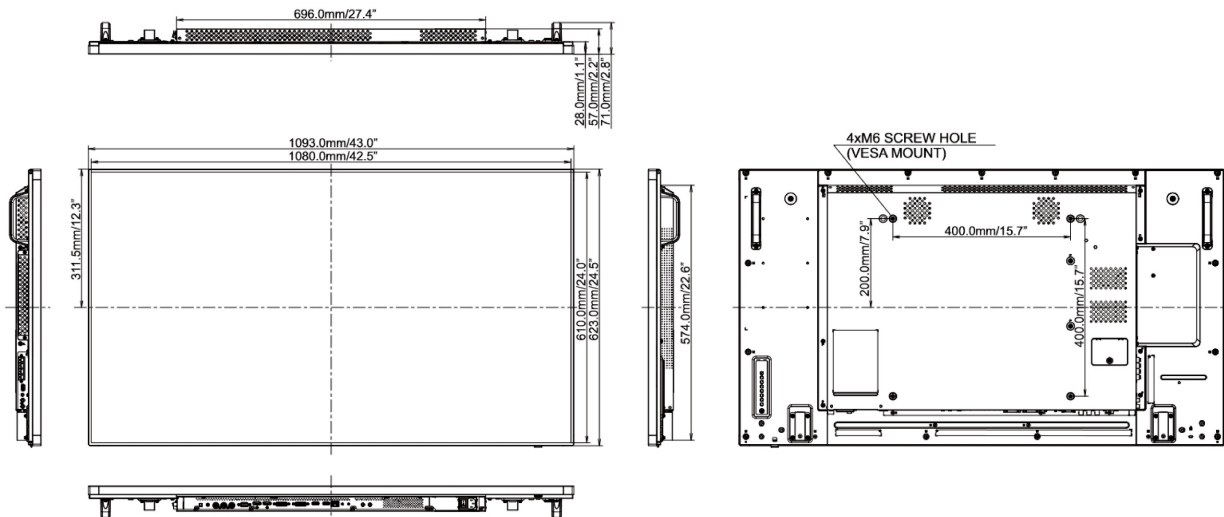

REACH SVHC above 0.1%: Lead

09 DIMENSIONS / WEIGHT

Product dimensions W x H x D 1093 x 623.0 x 71mm

Weight (without box) 19kg

All trademarks and registered trademarks acknowledged. E & O E. Specification subject to change without notice. All LCD's comply with ISO-9241-307:2008 in connection with pixel defects.