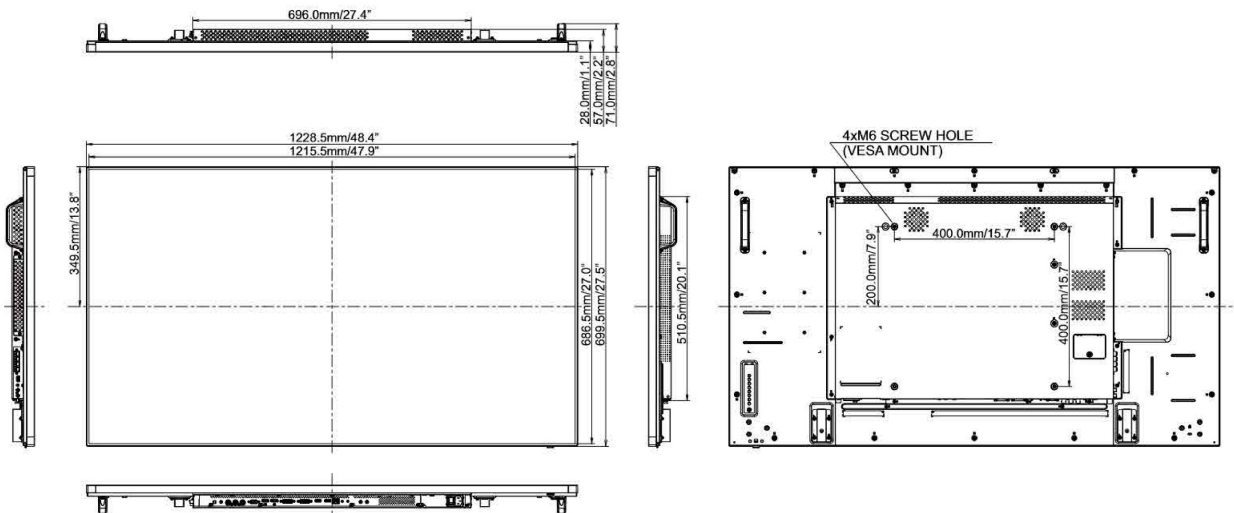

## 09 DIMENSIONS / WEIGHT

Product dimensions W x H x D 1228.5 x 699.5 x 71.0mm

Weight (without box) 24.7kg

All trademarks and registered trademarks acknowledged. E & O E. Specification subject to change without notice. All LCD's comply with ISO-9241-307:2008 in connection with pixel defects.